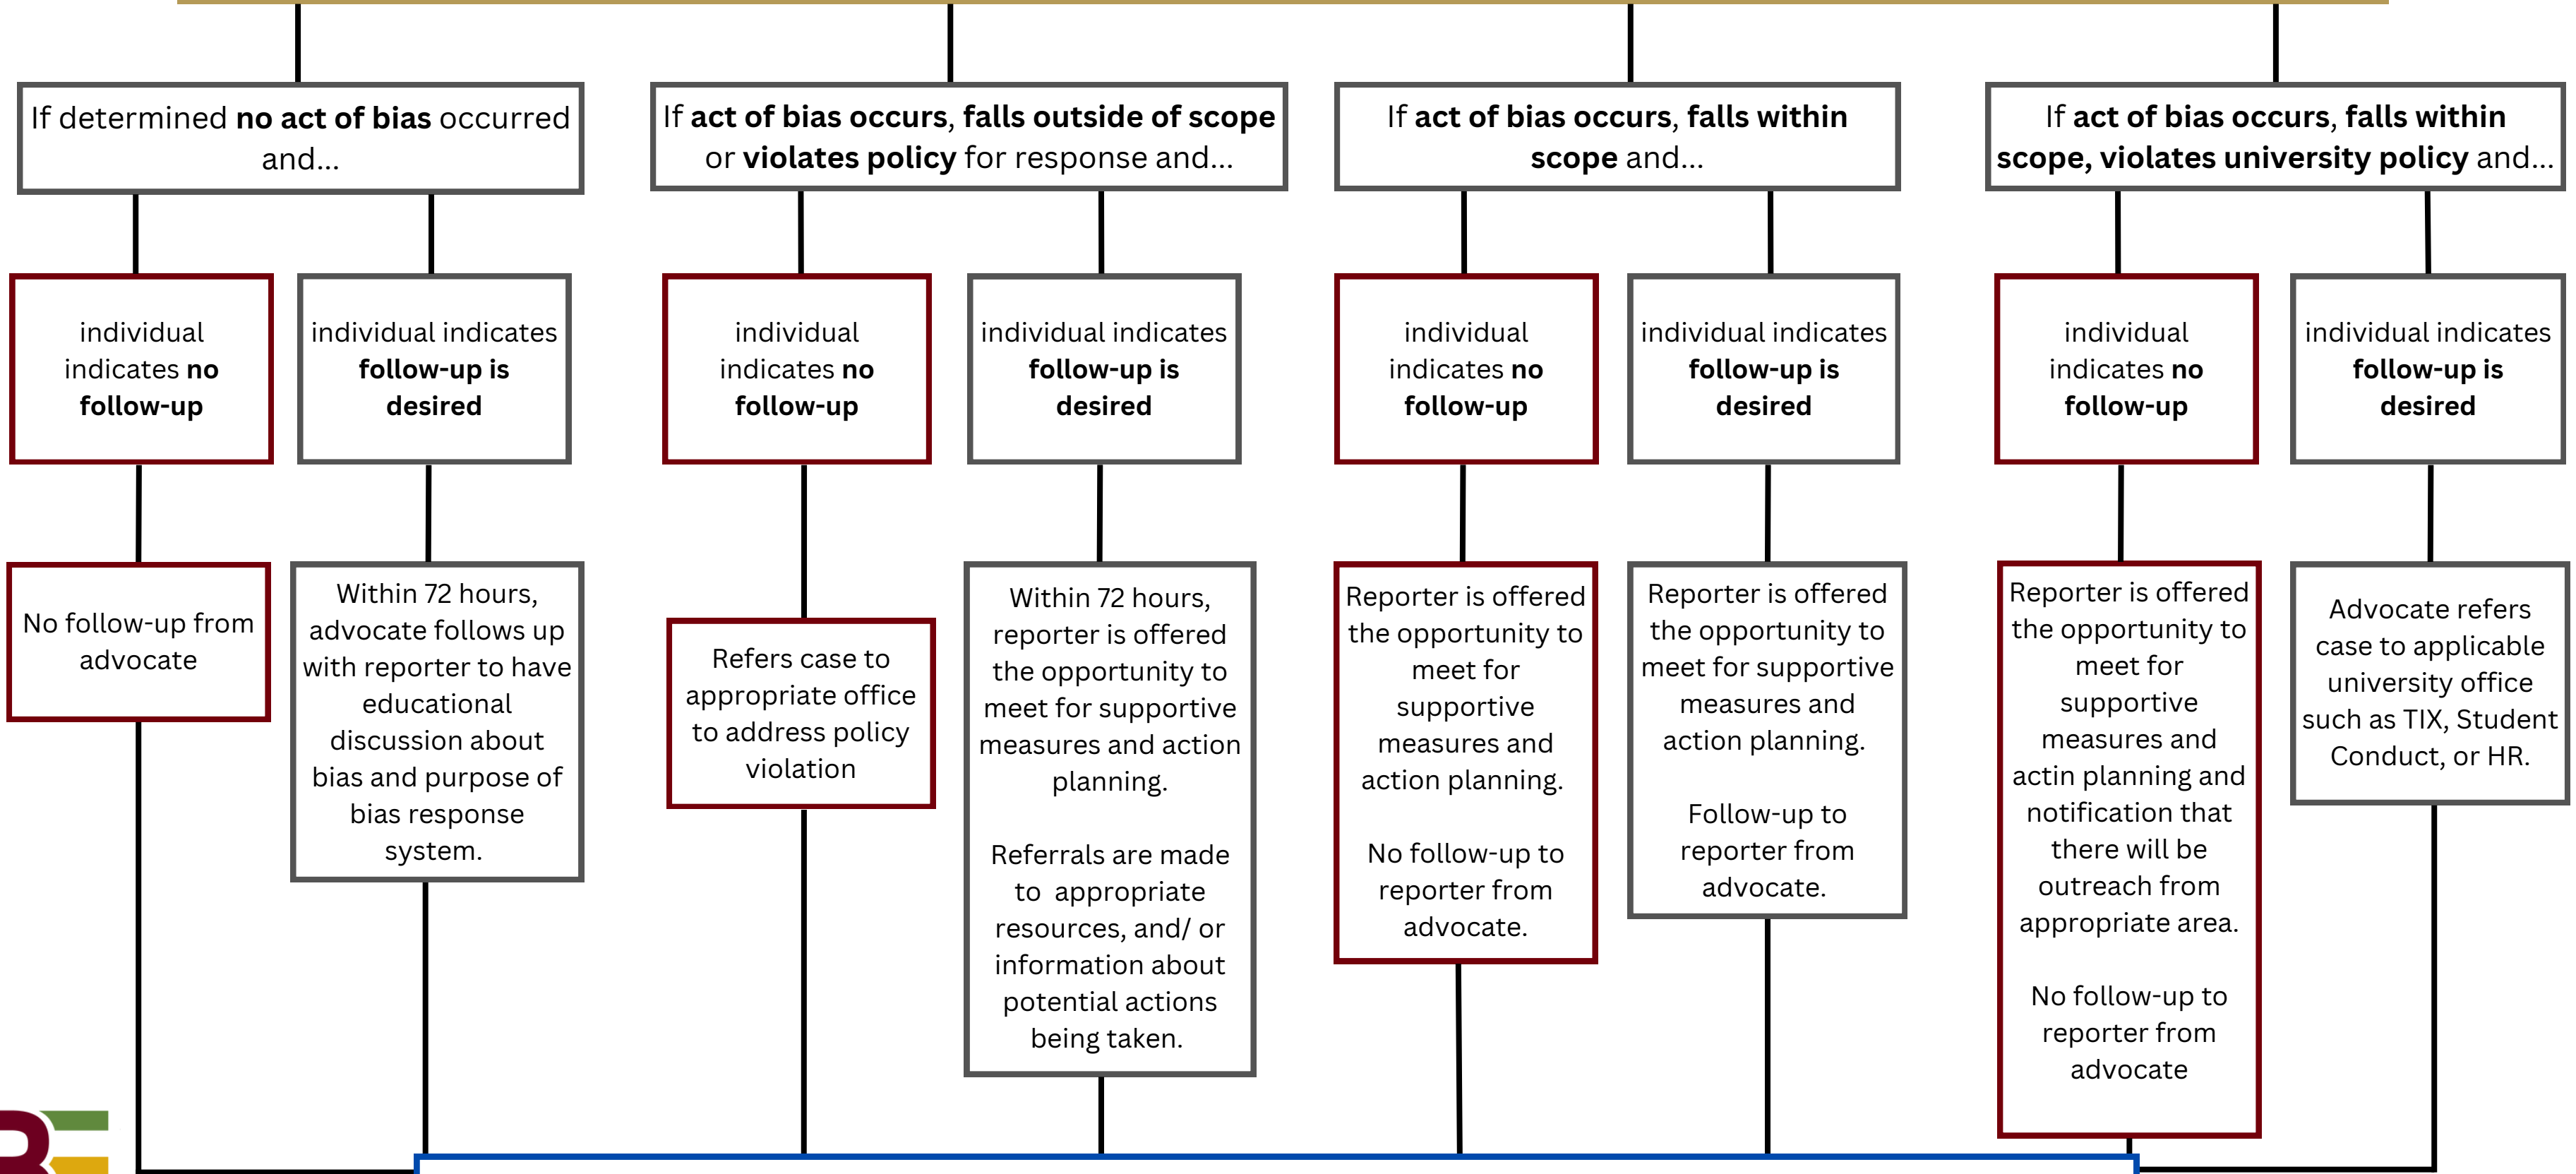

All reports submitted into the bias response system receive an automated email that the report was received and resources.

Information is stored for campus climate purposes.