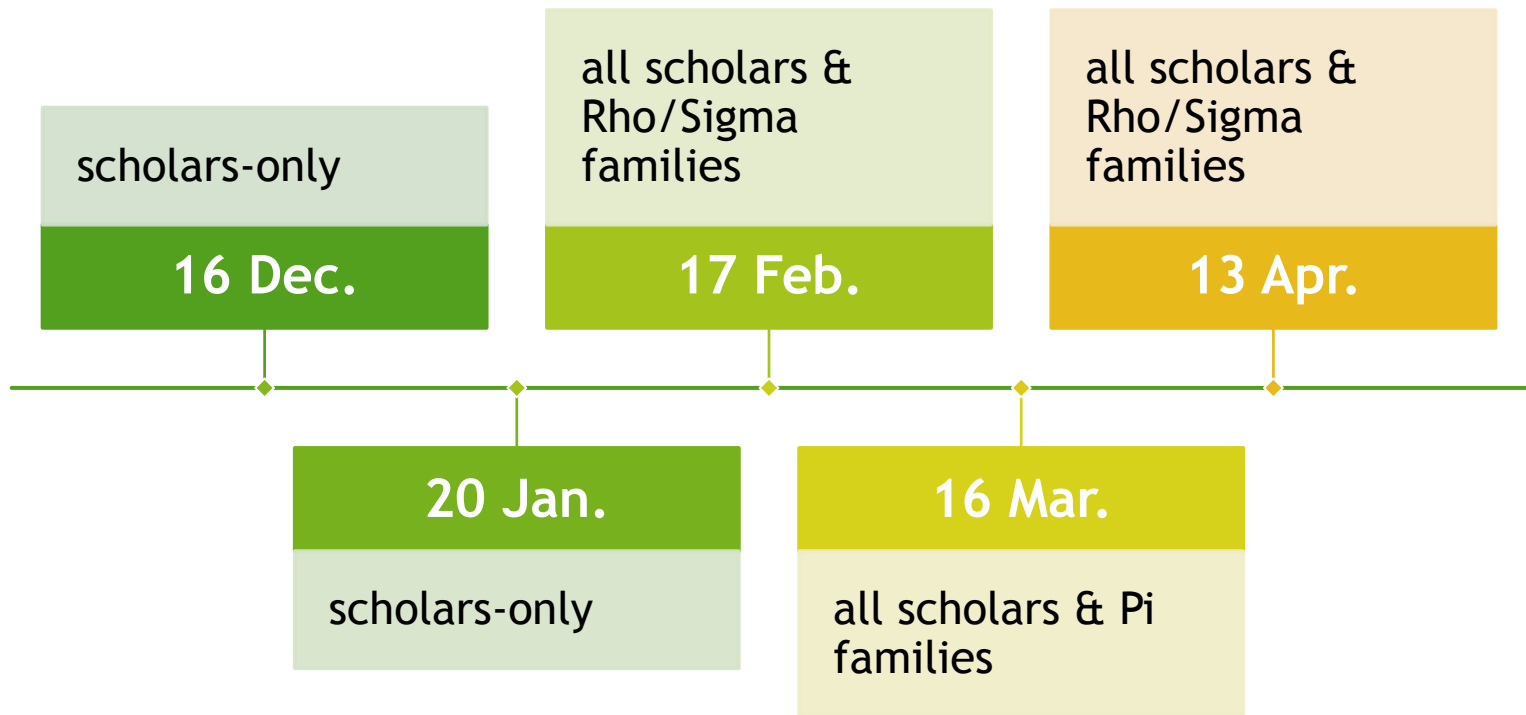

# Elon Academy Morning Meeting

Saturday  
November 4<sup>th</sup>,  
2023

Please park  
 in the  
Innovation  
Quad Parking  
lot today

# Future Saturday Programs

Important  
Dates!  
(will also  
be on our  
website)

President's  
Reception for Pi  
Scholars

May 8<sup>th</sup>

2024 Summer  
Program

June 9<sup>th</sup>-28<sup>th</sup>

Transitions to  
College Retreat for  
Pi Scholars