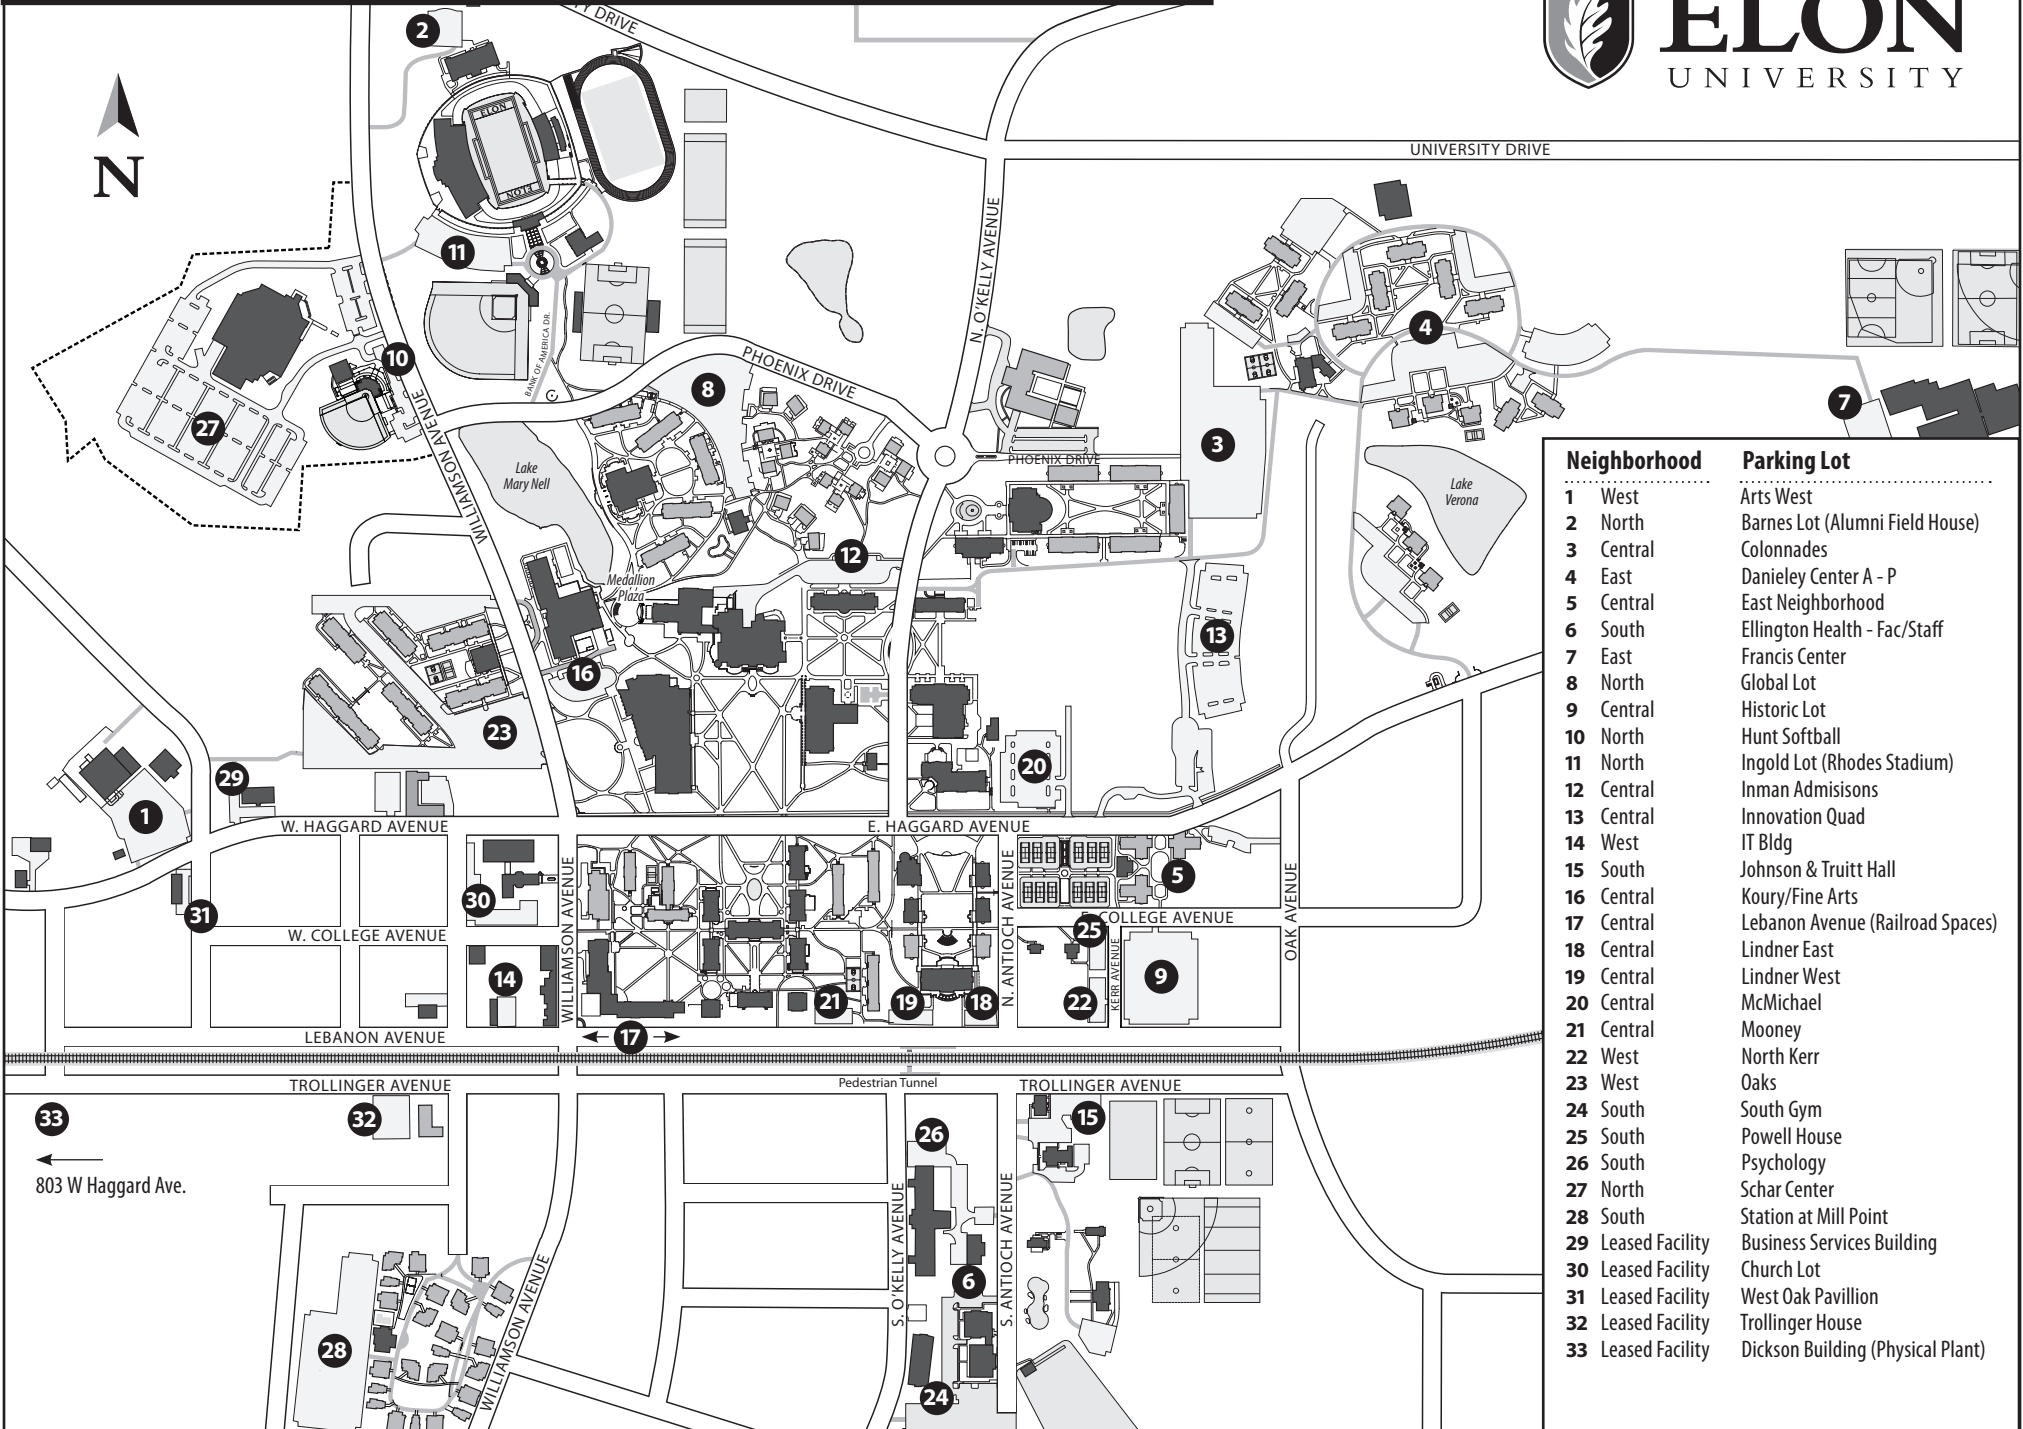

Campus Parking Spaces for Football and Events

Neighborhood	Parking Lot
1 West	Arts West
2 North	Barnes Lot (Alumni Field House)
3 Central	Colonnades
4 East	Danieley Center A - P
5 Central	East Neighborhood
6 South	Ellington Health - Fac/Staff
7 East	Francis Center
8 North	Global Lot
9 Central	Historic Lot
10 North	Hunt Softball
11 North	Ingold Lot (Rhodes Stadium)
12 Central	Inman Admissions
13 Central	Innovation Quad
14 West	IT Bldg
15 South	Johnson & Truitt Hall
16 Central	Koury/Fine Arts
17 Central	Lebanon Avenue (Railroad Spaces)
18 Central	Lindner East
19 Central	Lindner West
20 Central	McMichael
21 Central	Mooney
22 West	North Kerr
23 West	Oaks
24 South	South Gym
25 South	Powell House
26 South	Psychology
27 North	Schar Center
28 South	Station at Mill Point
29 Leased Facility	Business Services Building
30 Leased Facility	Church Lot
31 Leased Facility	West Oak Pavilion
32 Leased Facility	Trollinger House
33 Leased Facility	Dickson Building (Physical Plant)