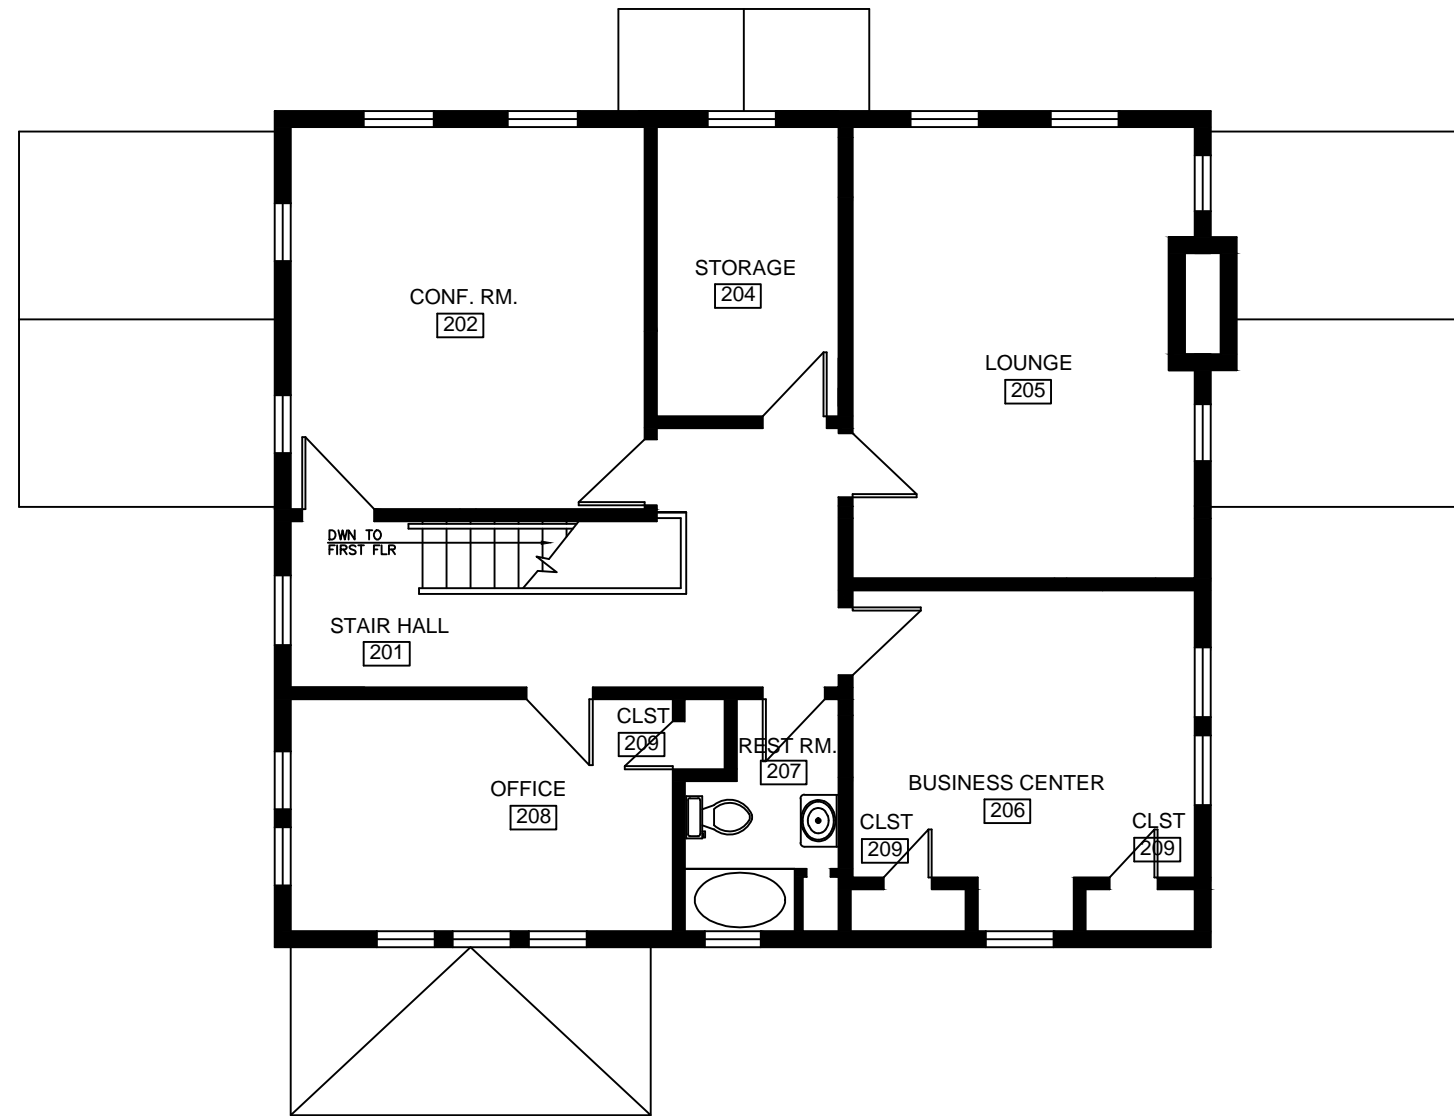

ELON
UNIVERSITY

1 1/8" = 1'-0"
FLOOR PLAN

HILLEL HOUSE
401 E. COLLEGE AVE. ELON, NC 27244

FIRST FLOOR PLAN

A1

SHEET 1 OF 2
DATE: 09.12.13

ELON
UNIVERSITY

1 1/8" = 1'-0"
FLOOR PLAN

HILLEL HOUSE
401 E. COLLEGE AVE. ELON, NC 27244

SECOND FLOOR PLAN

A2

SHEET 2 OF 2
DATE: 09.12.13