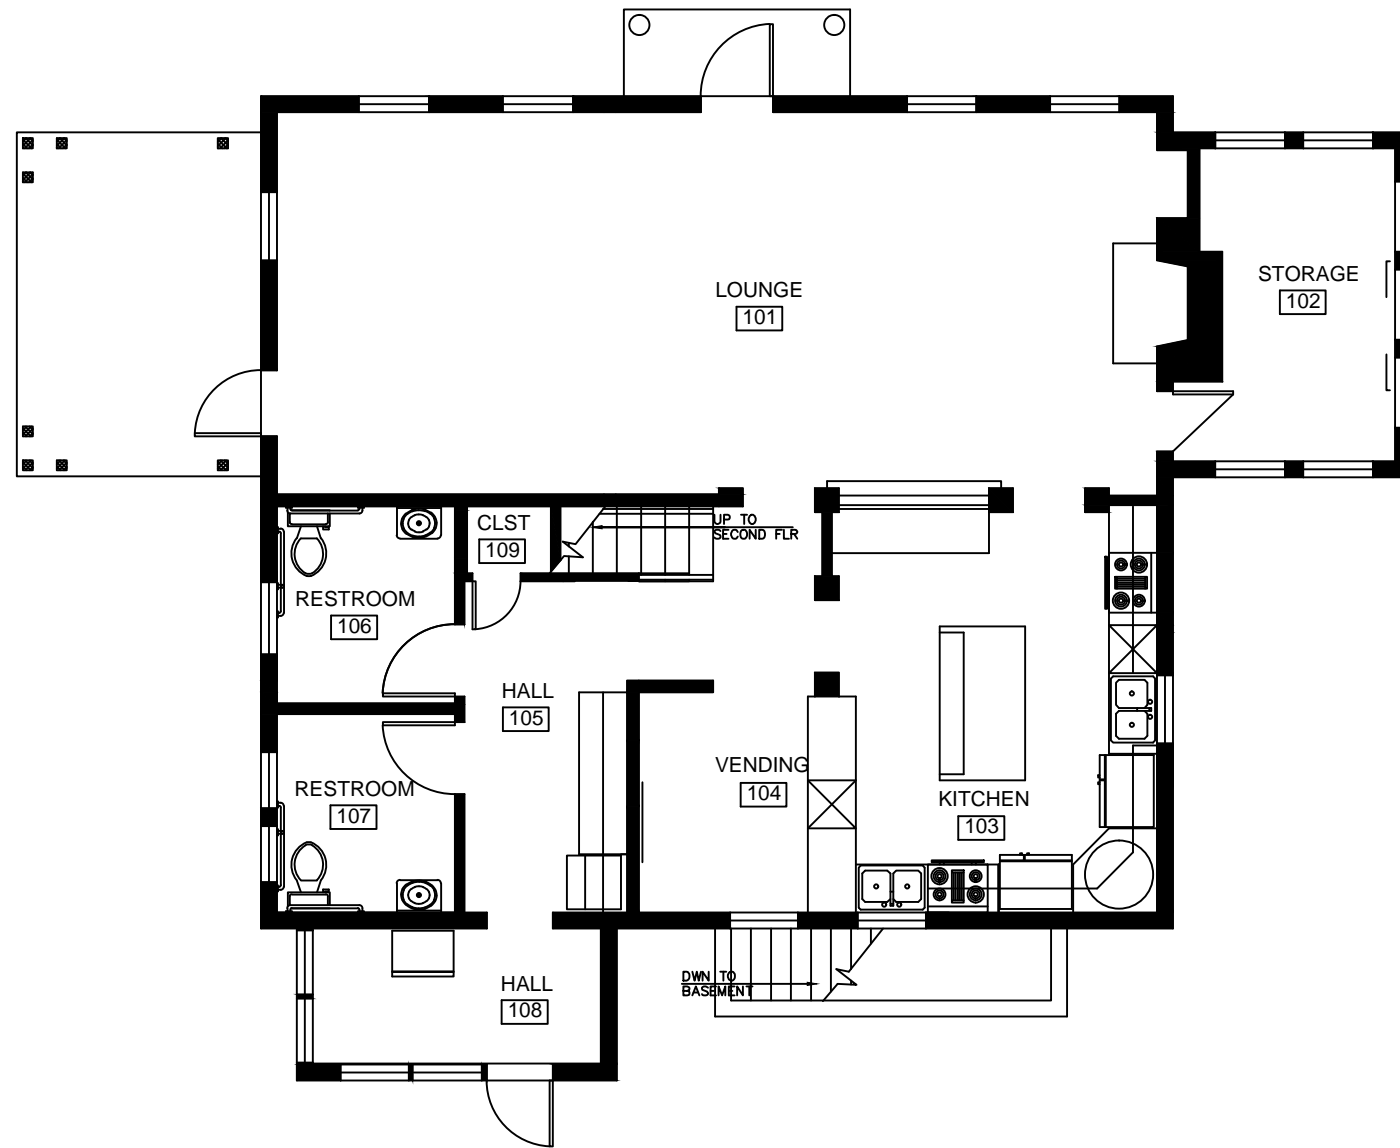

ELON
UNIVERSITY

1 1/8" = 1'-0"
FLOOR PLAN

HILLEL HOUSE
401 E. COLLEGE AVE. ELON, NC 27244

FIRST FLOOR PLAN

A1

SHEET 1 OF 2
DATE: 09.12.13

ELON
UNIVERSITY

1 1/8" = 1'-0"
FLOOR PLAN

HILLEL HOUSE
401 E. COLLEGE AVE. ELON, NC 27244

SECOND FLOOR PLAN

A2

SHEET 2 OF 2
DATE: 09.12.13