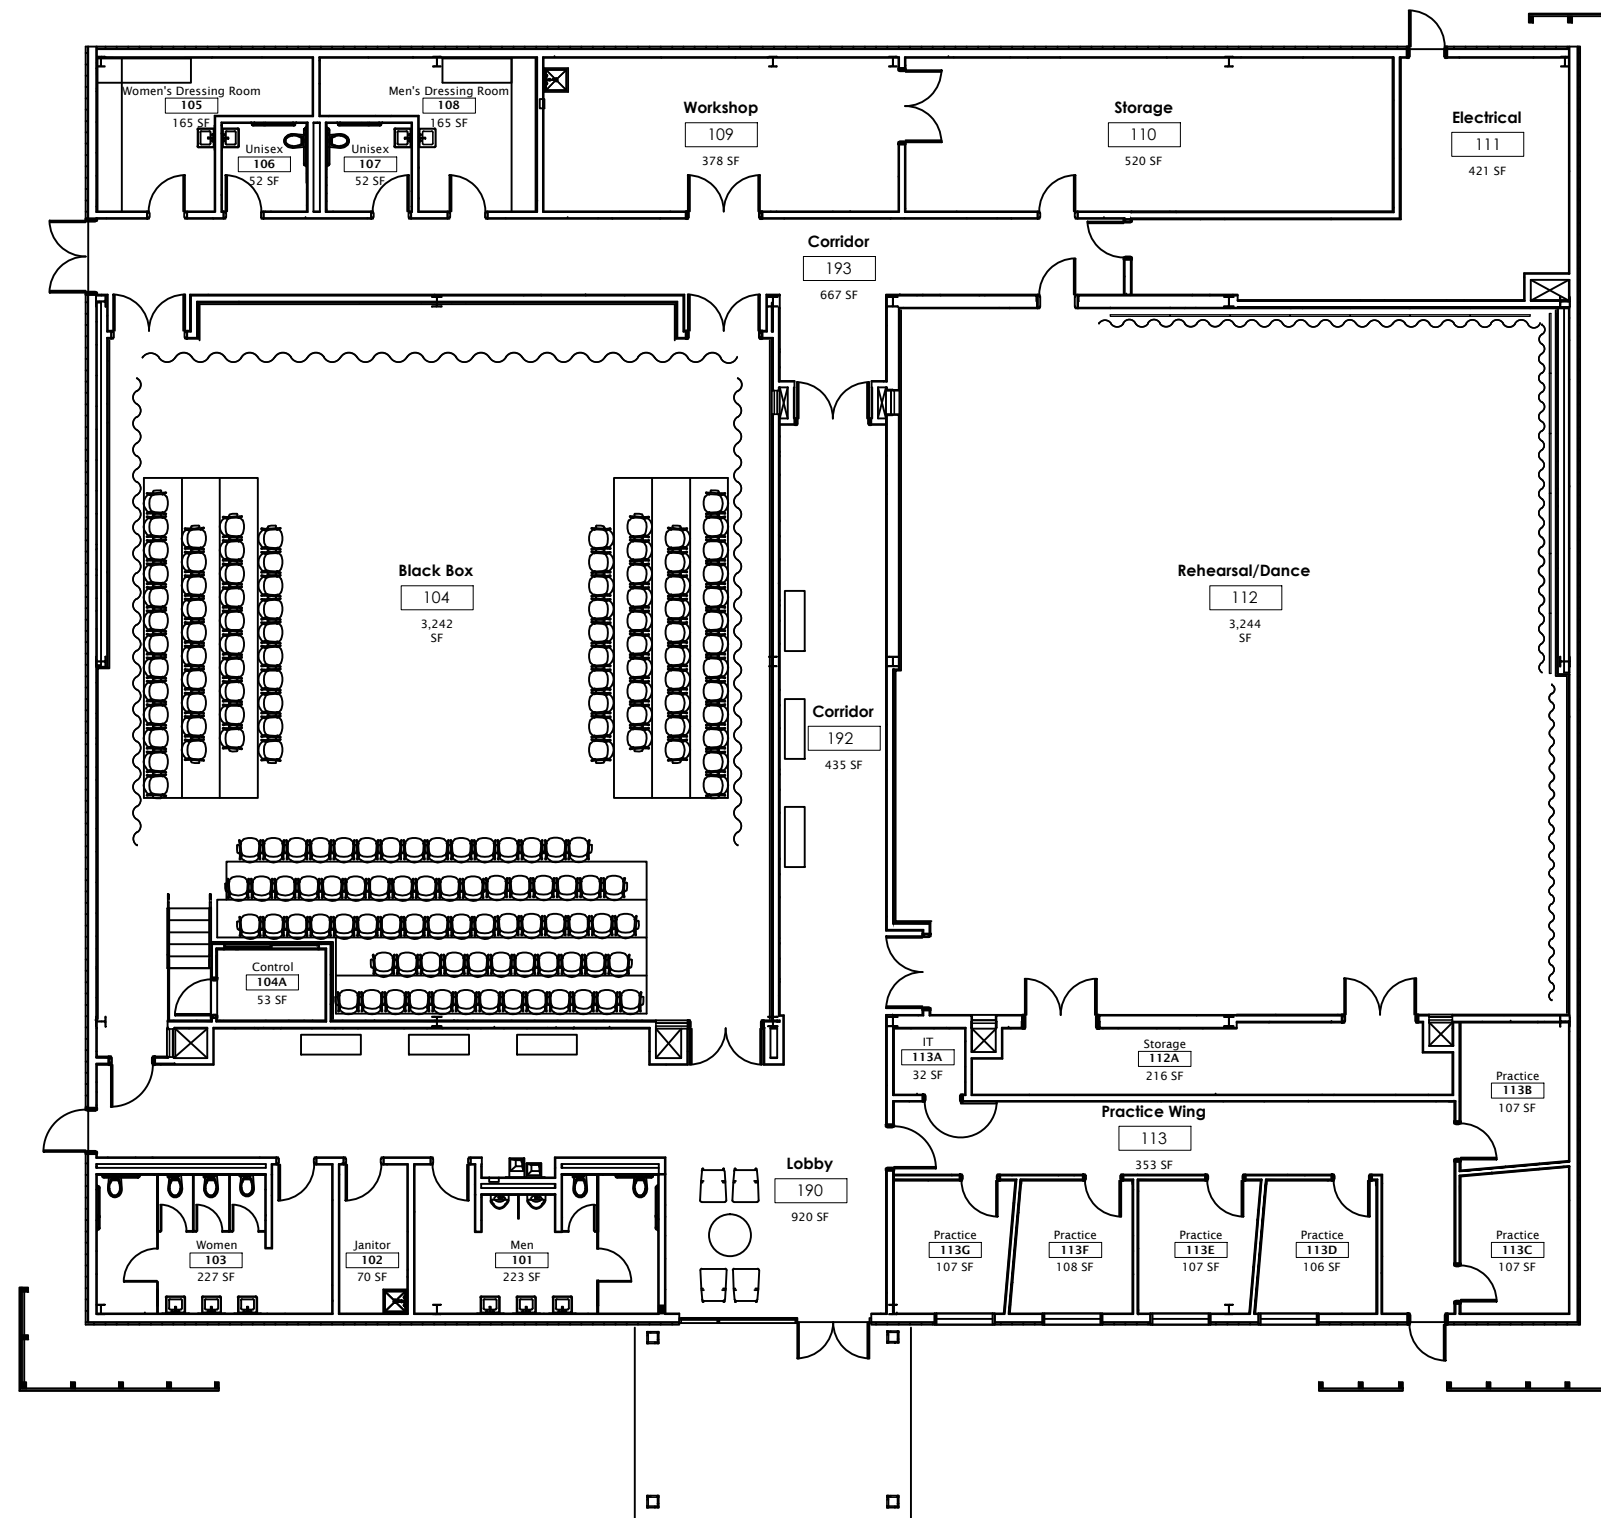

ELON
UNIVERSITY

SCOTT STUDIOS
STREET ADDRESS

FIRST FLOOR PLAN

A1

SHEET 1 OF 1
DATE: 12.30.14

1 1/16" = 1'-0"
FLOOR PLAN