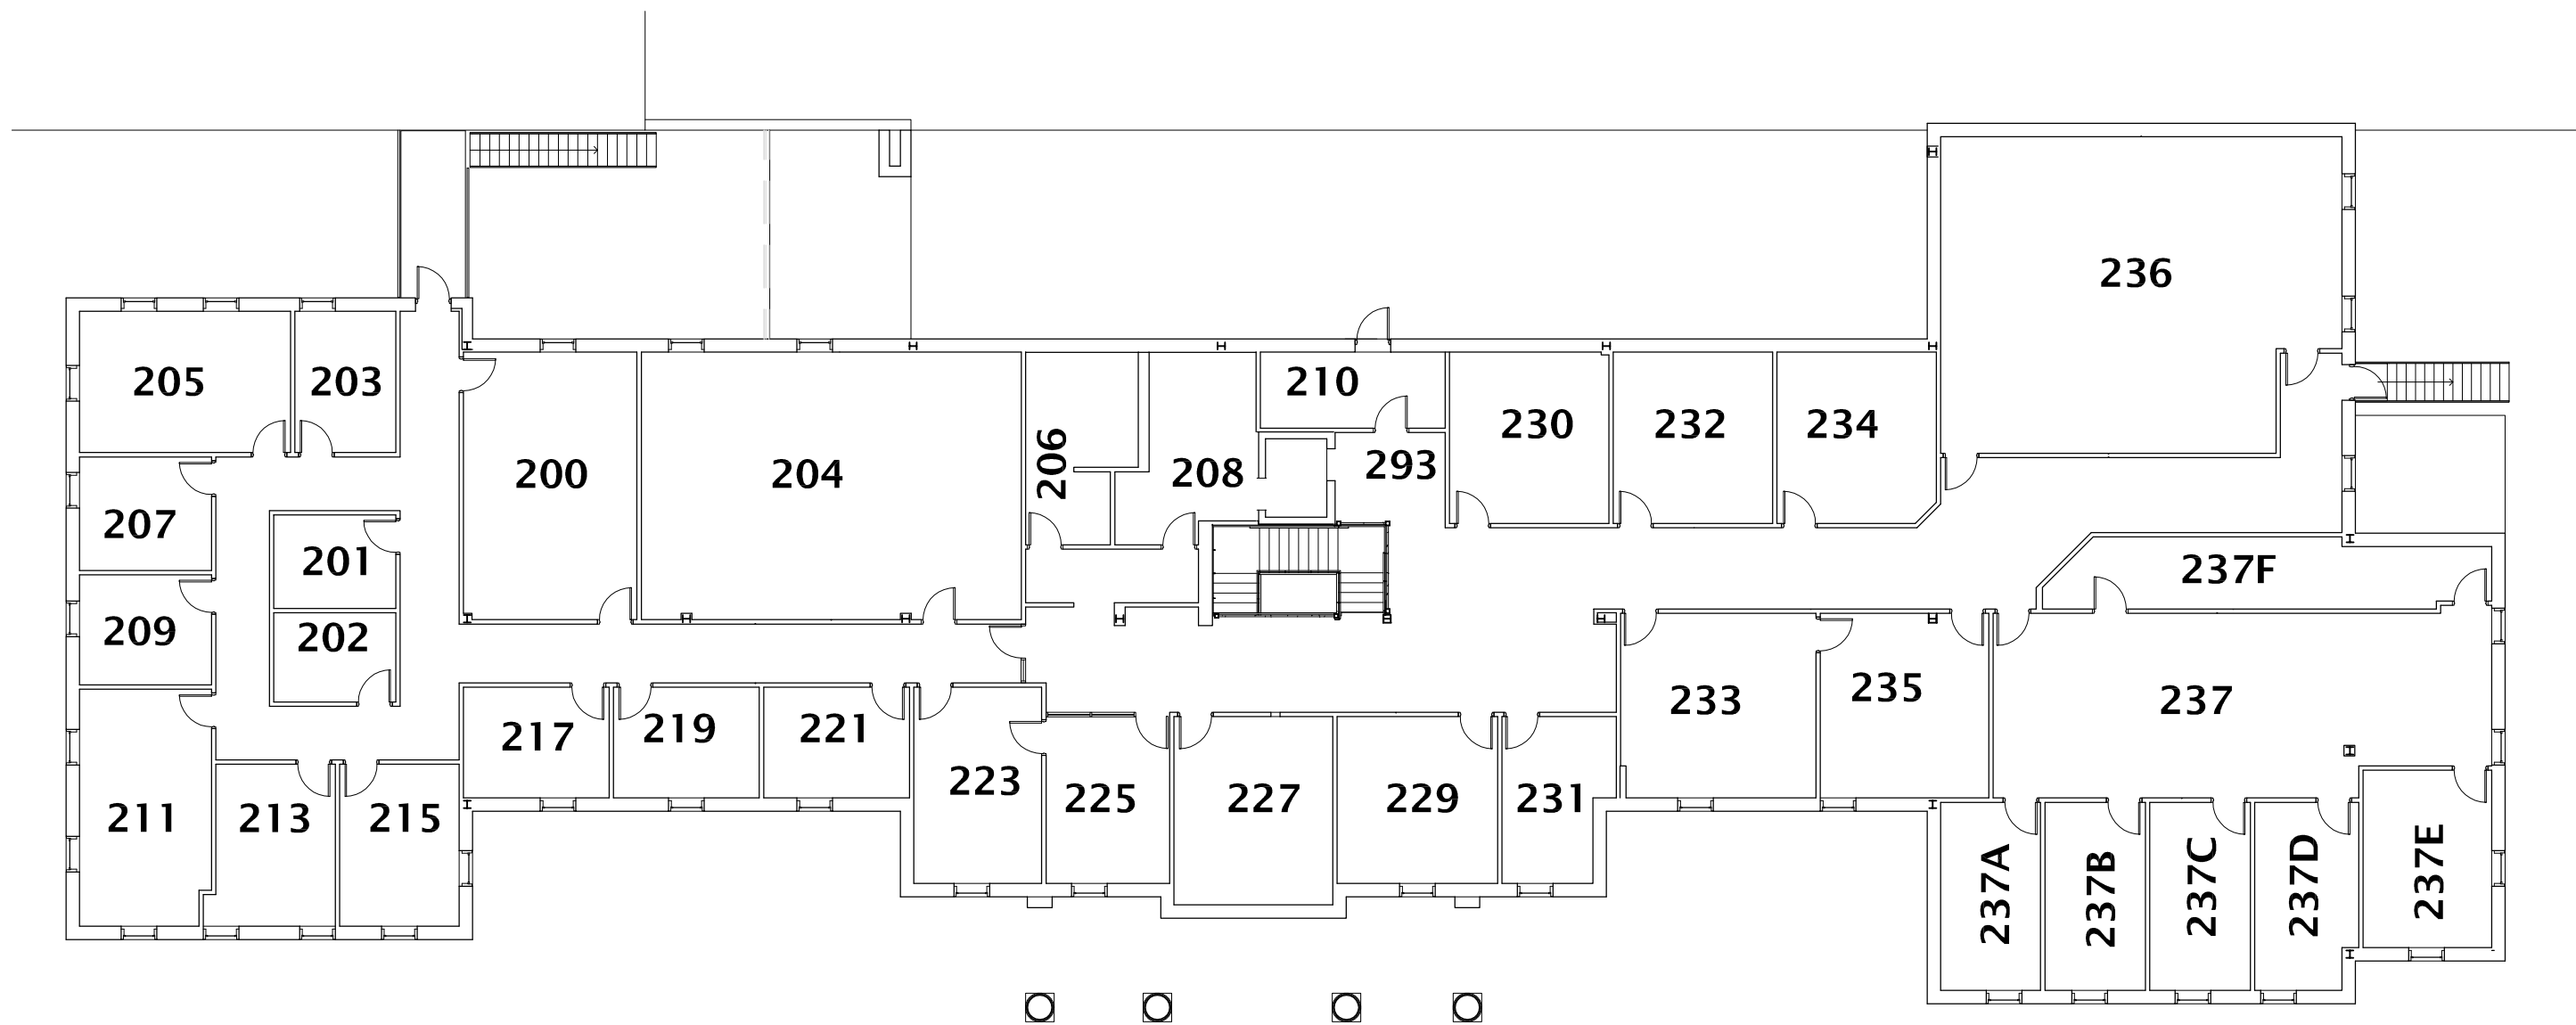

Key Plan
 Scale: 1/128" = 1'-0"

GERALD L. FRANCIS CENTER
First Floor - Part A

Address: 762 East Haggard Avenue
 Sheet: 1 of 4
 Scale: 1/16" = 1'-0"
 Date: 12.15.2016

Key Plan
 Scale: 1/128" = 1'-0"

GERALD L. FRANCIS CENTER
First Floor - Part B

Address: 762 East Haggard Avenue
 Sheet: 2 of 4
 Scale: 1/16" = 1'-0"
 Date: 12.15.2016

Key Plan
 Scale: 1/128" = 1'-0"

GERALD L. FRANCIS CENTER
First Floor - Part C

Address: 762 East Haggard Avenue
 Sheet: 3 of 4
 Scale: 1/16" = 1'-0"
 Date: 12.15.2016

GERALD L. FRANCIS CENTER
Second Floor

Address: 762 East Haggard Avenue
 Sheet: 4 of 4
 Scale: $\frac{1}{16}$ " = 1'-0"
 Date: 12.15.2016