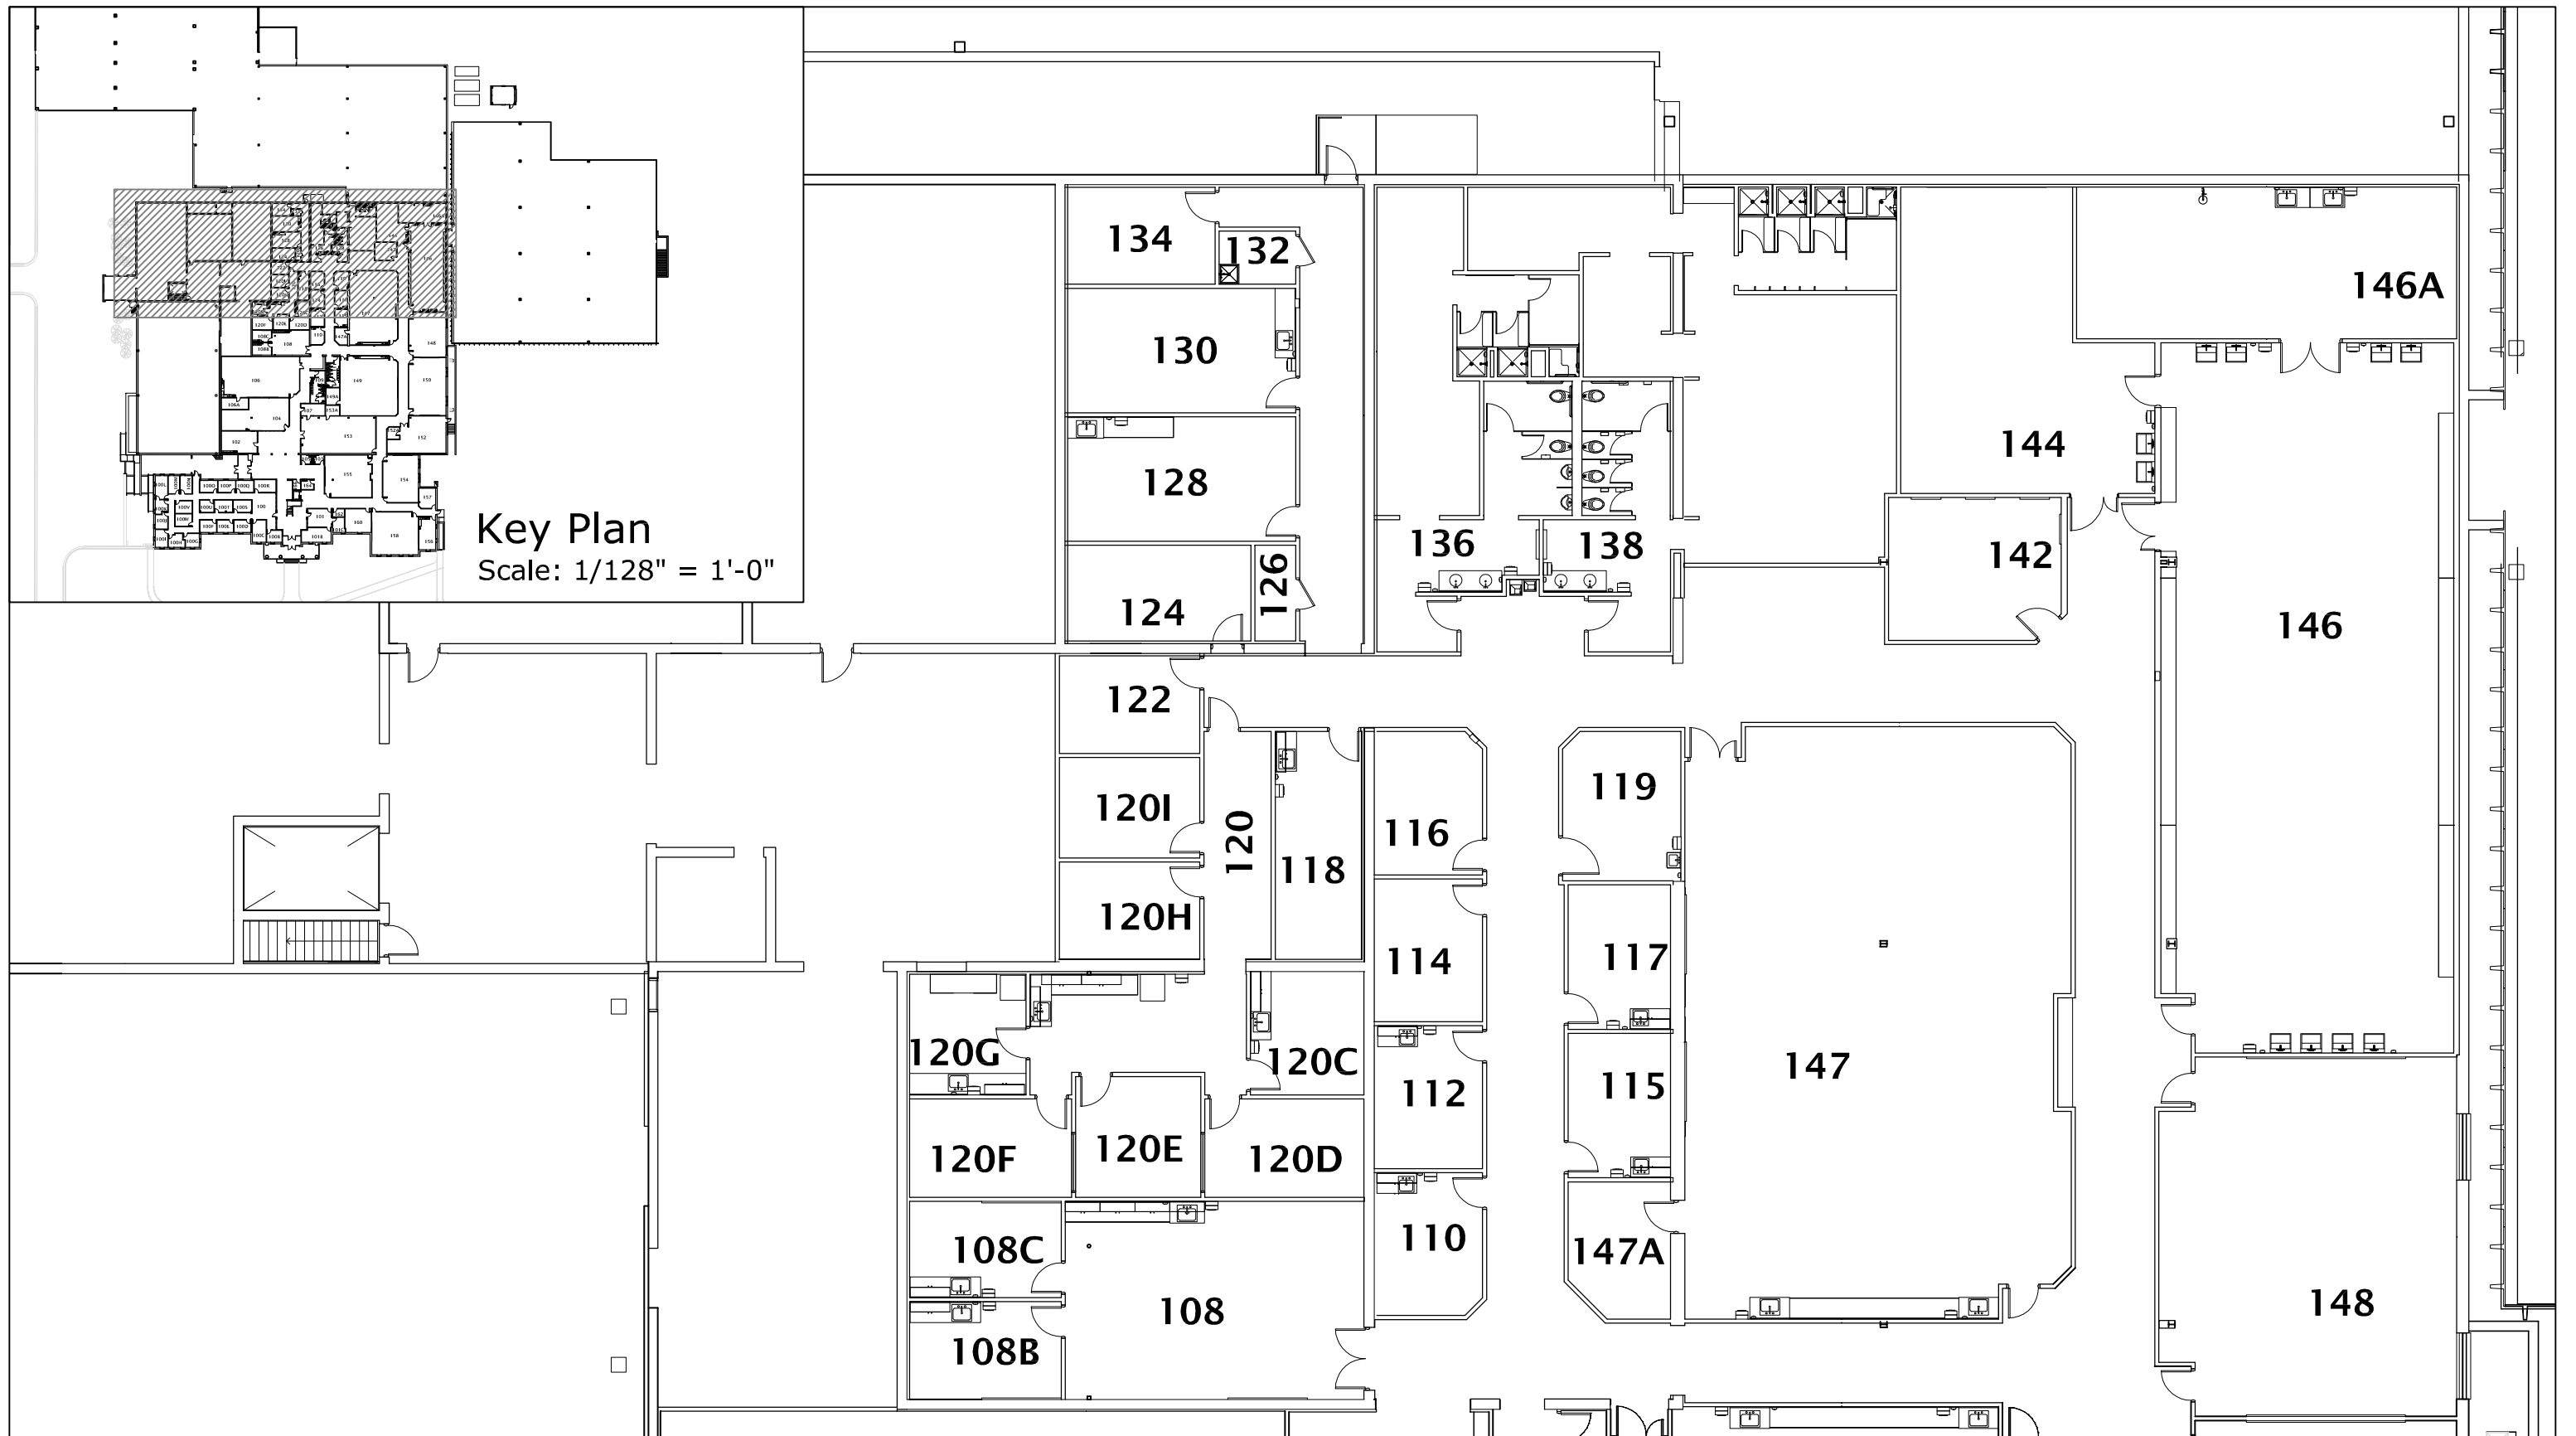

Key Plan
 Scale: 1/128" = 1'-0"

GERALD L. FRANCIS CENTER
First Floor - Part A

Address: 762 East Haggard Avenue
 Sheet: 1 of 4
 Scale: 1/16" = 1'-0"
 Date: 12.15.2016

Key Plan
 Scale: 1/128" = 1'-0"

GERALD L. FRANCIS CENTER
First Floor - Part B

Address: 762 East Haggard Avenue
 Sheet: 2 of 4
 Scale: 1/16" = 1'-0"
 Date: 12.15.2016

Key Plan
 Scale: 1/128" = 1'-0"

GERALD L. FRANCIS CENTER
First Floor - Part C

Address: 762 East Haggard Avenue
 Sheet: 3 of 4
 Scale: 1/16" = 1'-0"
 Date: 12.15.2016

GERALD L. FRANCIS CENTER
Second Floor

Address: 762 East Haggard Avenue
 Sheet: 4 of 4
 Scale: $\frac{1}{16}$ " = 1'-0"
 Date: 12.15.2016