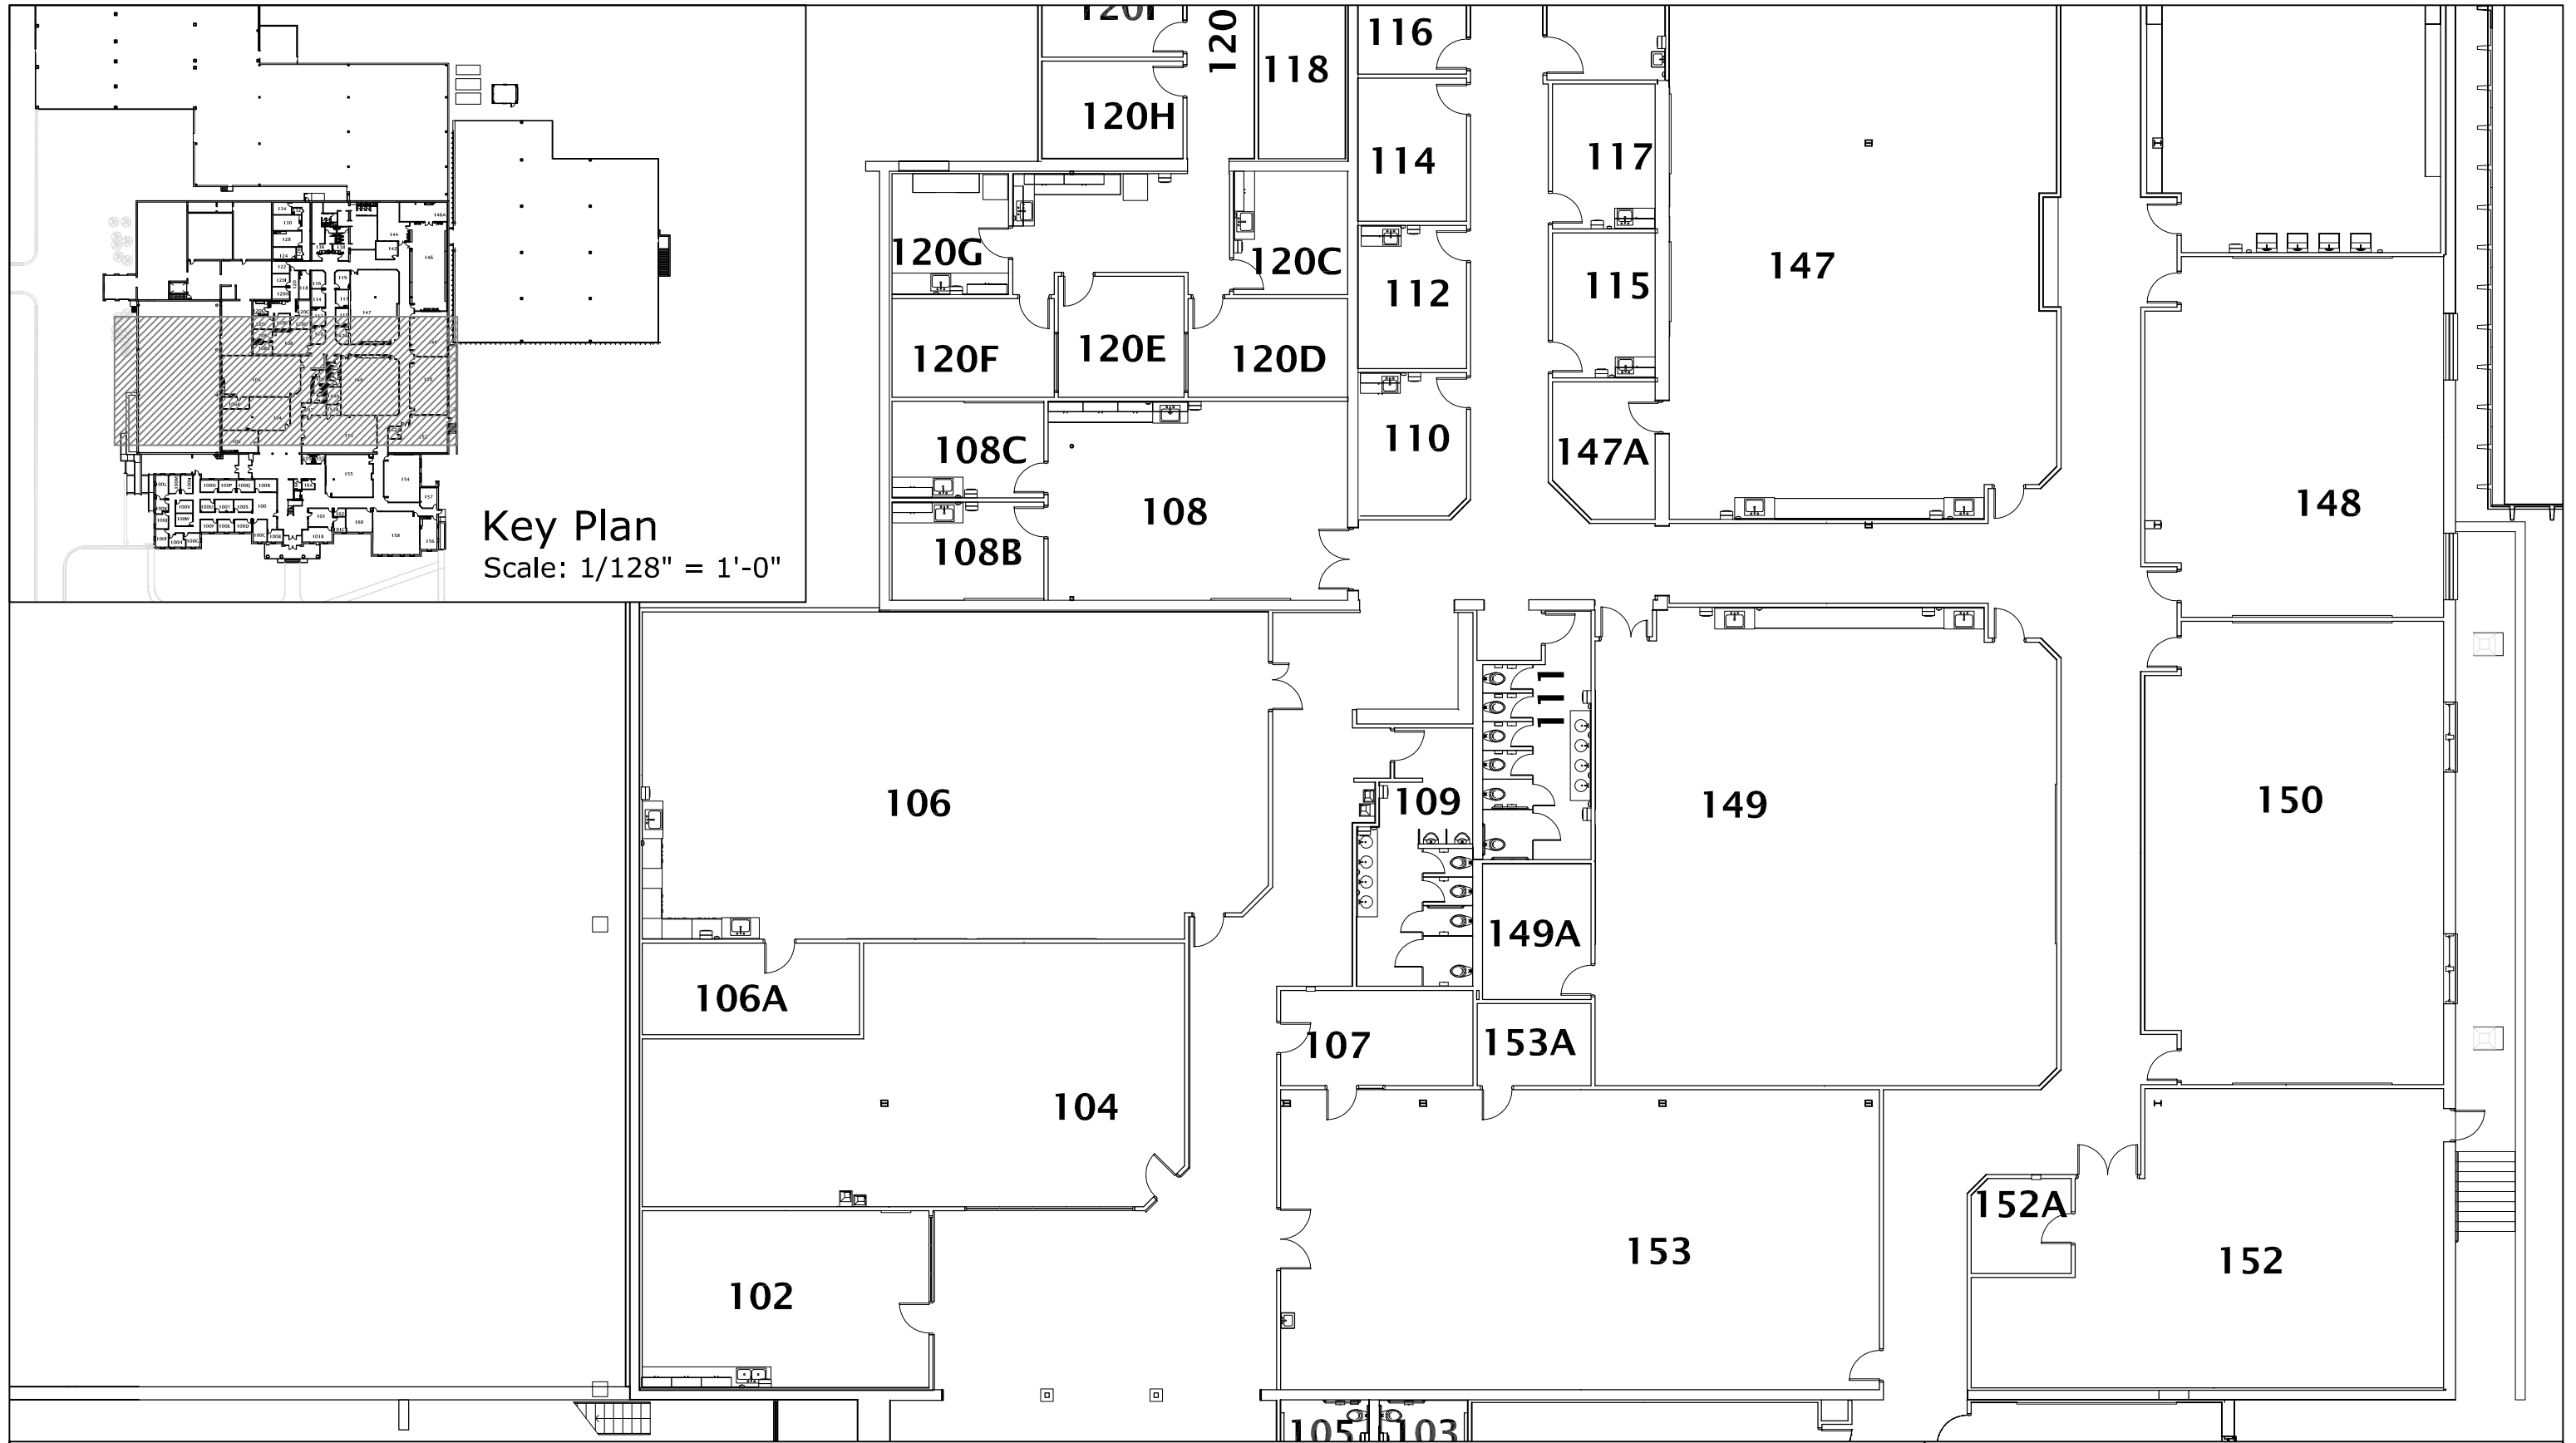

Key Plan
 Scale: 1/128" = 1'-0"

GERALD L. FRANCIS CENTER
First Floor - Part A

Address: 762 East Haggard Avenue
 Sheet: 1 of 4
 Scale: 1/16" = 1'-0"
 Date: 12.15.2016

Key Plan
 Scale: 1/128" = 1'-0"

GERALD L. FRANCIS CENTER
First Floor - Part B

Address: 762 East Haggard Avenue
 Sheet: 2 of 4
 Scale: 1/16" = 1'-0"
 Date: 12.15.2016

Key Plan
 Scale: 1/128" = 1'-0"

GERALD L. FRANCIS CENTER
First Floor - Part C

Address: 762 East Haggard Avenue
 Sheet: 3 of 4
 Scale: 1/16" = 1'-0"
 Date: 12.15.2016

GERALD L. FRANCIS CENTER
Second Floor

Address: 762 East Haggard Avenue
 Sheet: 4 of 4
 Scale: $\frac{1}{16}$ " = 1'-0"
 Date: 12.15.2016