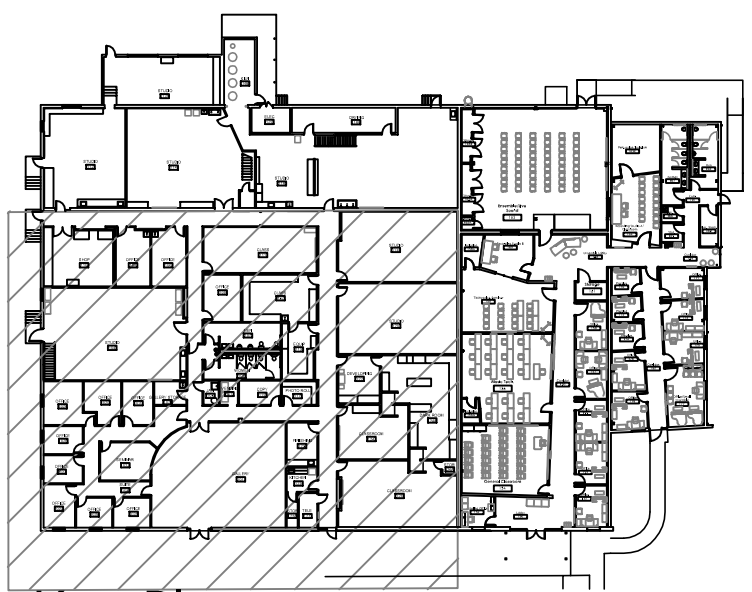

Key Plan
 Scale: 1/64" = 1'-0"

ARTS WEST - ARTS
Ground Floor - Section A

Address: 406 West Haggard Avenue
 Sheet: 1 of 3
 Scale: 1/16" = 1'-0"
 Date: 12.15.2016

Key Plan
Scale: 1/64" = 1'-0"

ARTS WEST - ARTS
Ground Floor - Section B

Address: 406 West Haggard Avenue
Sheet: 2 of 3
Scale: 1/16" = 1'-0"
Date: 12.15.2016

Key Plan
 Scale: 1/64" = 1'-0"

ARTS WEST - MUSIC
Ground Floor - Section C

Address: 404 West Haggard Avenue
 Sheet: 1 of 2
 Scale: 1/16" = 1'-0"
 Date: 12.15.2016

Key Plan
 Scale: 1/64" = 1'-0"

ARTS WEST - MUSIC
Ground Floor - Section D

Address: 404 West Haggard Avenue
 Sheet: 2 of 2
 Scale: 1/16" = 1'-0"
 Date: 12.15.2016

ATTIC SPACE

Key Plan

Scale: 1/64" = 1'-0"

ARTS WEST - ARTS Mezzanine

Address: 406 West Haggard Avenue

Sheet: 3 of 3

Scale: 1/16" = 1'-0"

Date: 12.15.2016