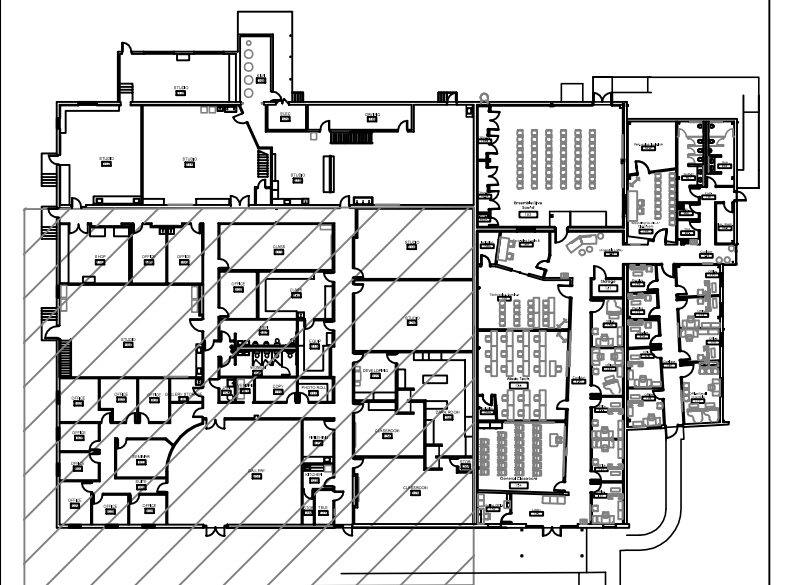

Key Plan
 Scale: 1/64" = 1'-0"

ARTS WEST - ARTS
Ground Floor - Section A

Address: 406 West Haggard Avenue
 Sheet: 1 of 3
 Scale: 1/16" = 1'-0"
 Date: 12.15.2016

Key Plan
Scale: 1/64" = 1'-0"

ARTS WEST - ARTS
Ground Floor - Section B

Address: 406 West Haggard Avenue
Sheet: 2 of 3
Scale: 1/16" = 1'-0"
Date: 12.15.2016

Key Plan
 Scale: 1/64" = 1'-0"

ARTS WEST - MUSIC
Ground Floor - Section C

Address: 404 West Haggard Avenue
 Sheet: 1 of 2
 Scale: 1/16" = 1'-0"
 Date: 12.15.2016

Key Plan
 Scale: 1/64" = 1'-0"

ARTS WEST - MUSIC
Ground Floor - Section D

Address: 404 West Haggard Avenue
 Sheet: 2 of 2
 Scale: 1/16" = 1'-0"
 Date: 12.15.2016

ATTIC SPACE

Key Plan

Scale: 1/64" = 1'-0"

ARTS WEST - ARTS Mezzanine

Address: 406 West Haggard Avenue

Sheet: 3 of 3

Scale: 1/16" = 1'-0"

Date: 12.15.2016