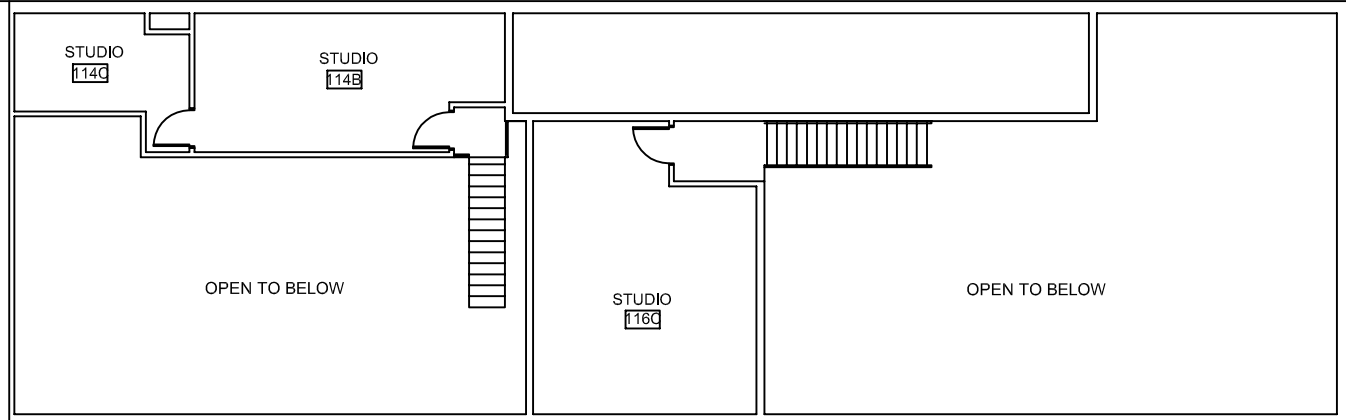

Key Plan
 Scale: 1/64" = 1'-0"

ARTS WEST - ARTS
Ground Floor - Section A

Address: 406 West Haggard Avenue
 Sheet: 1 of 3
 Scale: 1/16" = 1'-0"
 Date: 12.15.2016

Key Plan
Scale: 1/64" = 1'-0"

ARTS WEST - ARTS
Ground Floor - Section B

Address: 406 West Haggard Avenue
Sheet: 2 of 3
Scale: 1/16" = 1'-0"
Date: 12.15.2016

Key Plan
 Scale: 1/64" = 1'-0"

ARTS WEST - MUSIC
Ground Floor - Section C

Address: 404 West Haggard Avenue
 Sheet: 1 of 2
 Scale: 1/16" = 1'-0"
 Date: 12.15.2016

Key Plan
 Scale: 1/64" = 1'-0"

ARTS WEST - MUSIC
Ground Floor - Section D

Address: 404 West Haggard Avenue
 Sheet: 2 of 2
 Scale: 1/16" = 1'-0"
 Date: 12.15.2016

ATTIC SPACE

Key Plan

Scale: 1/64" = 1'-0"

ARTS WEST - ARTS Mezzanine

Address: 406 West Haggard Avenue

Sheet: 3 of 3

Scale: 1/16" = 1'-0"

Date: 12.15.2016