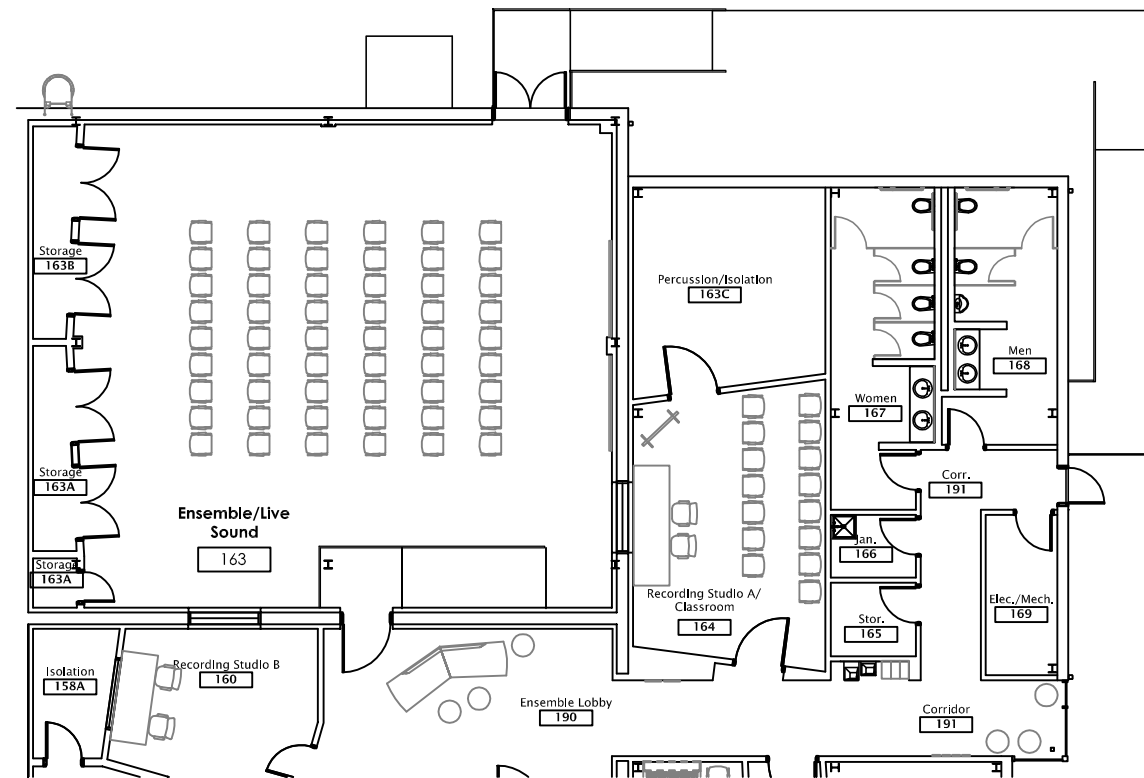

Key Plan
 Scale: 1/64" = 1'-0"

ARTS WEST - ARTS
Ground Floor - Section A

Address: 406 West Haggard Avenue
 Sheet: 1 of 3
 Scale: 1/16" = 1'-0"
 Date: 12.15.2016

Key Plan
Scale: 1/64" = 1'-0"

ARTS WEST - ARTS
Ground Floor - Section B

Address: 406 West Haggard Avenue
Sheet: 2 of 3
Scale: 1/16" = 1'-0"
Date: 12.15.2016

Key Plan
 Scale: 1/64" = 1'-0"

ARTS WEST - MUSIC
Ground Floor - Section C

Address: 404 West Haggard Avenue
 Sheet: 1 of 2
 Scale: 1/16" = 1'-0"
 Date: 12.15.2016

Key Plan
 Scale: 1/64" = 1'-0"

ARTS WEST - MUSIC
Ground Floor - Section D

Address: 404 West Haggard Avenue
 Sheet: 2 of 2
 Scale: 1/16" = 1'-0"
 Date: 12.15.2016

ATTIC SPACE

Key Plan

Scale: 1/64" = 1'-0"

ARTS WEST - ARTS Mezzanine

Address: 406 West Haggard Avenue

Sheet: 3 of 3

Scale: 1/16" = 1'-0"

Date: 12.15.2016