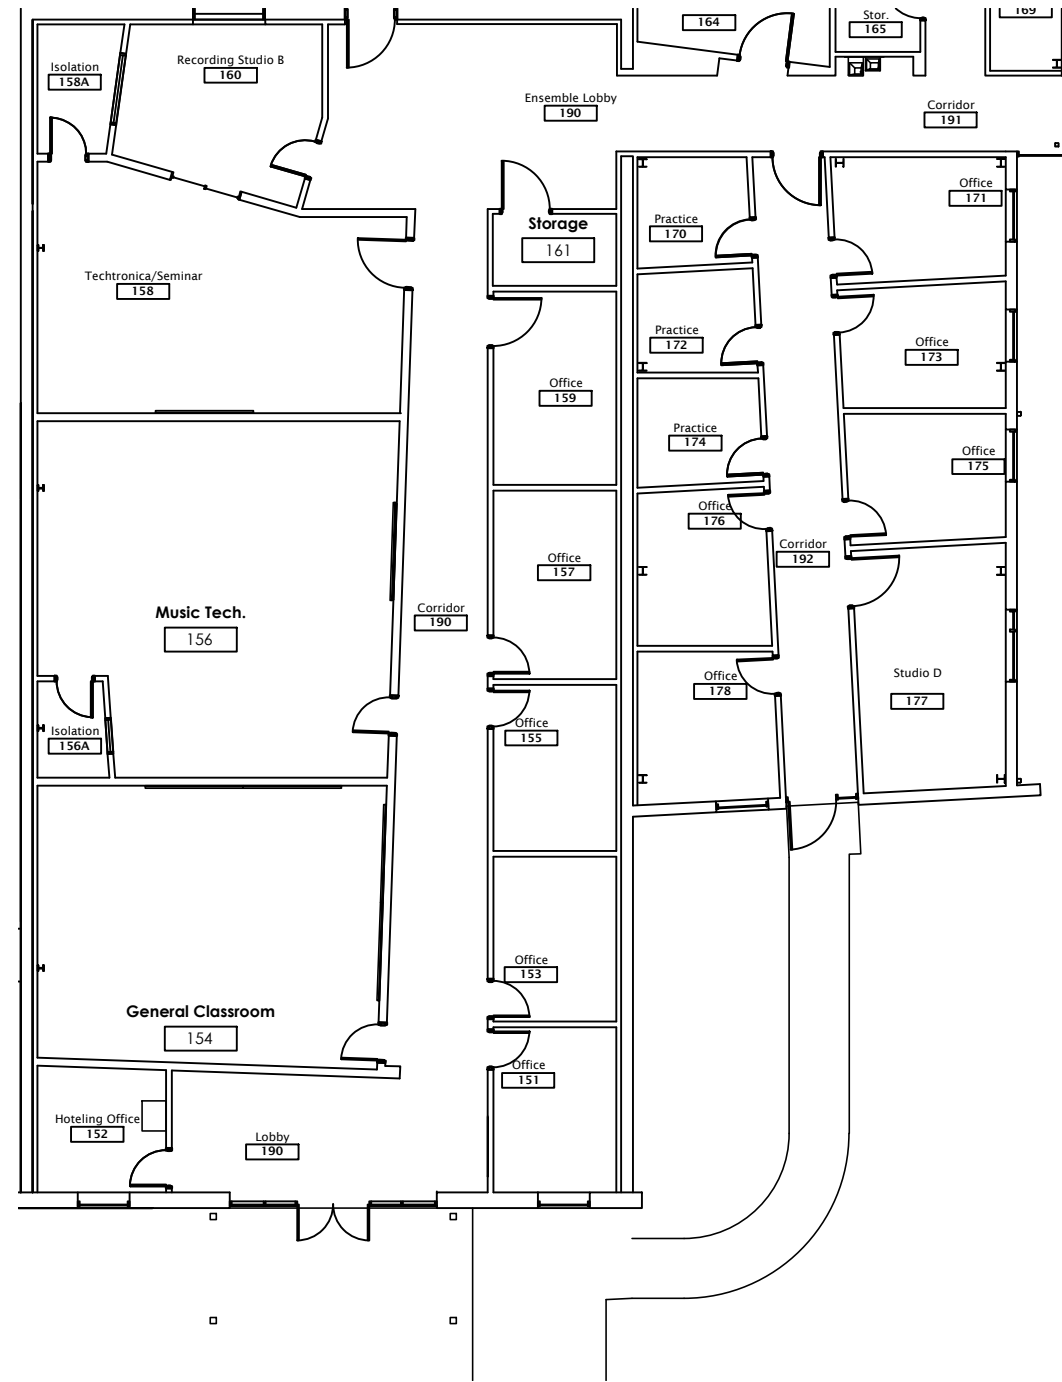

Key Plan
 Scale: 1/64" = 1'-0"

ARTS WEST - ARTS
Ground Floor - Section A

Address: 406 West Haggard Avenue
 Sheet: 1 of 3
 Scale: 1/16" = 1'-0"
 Date: 12.15.2016

Key Plan
Scale: 1/64" = 1'-0"

ARTS WEST - ARTS
Ground Floor - Section B

Address: 406 West Haggard Avenue
Sheet: 2 of 3
Scale: 1/16" = 1'-0"
Date: 12.15.2016

Key Plan
 Scale: 1/64" = 1'-0"

ARTS WEST - MUSIC
Ground Floor - Section C

Address: 404 West Haggard Avenue
 Sheet: 1 of 2
 Scale: 1/16" = 1'-0"
 Date: 12.15.2016

Key Plan
 Scale: 1/64" = 1'-0"

ARTS WEST - MUSIC
Ground Floor - Section D

Address: 404 West Haggard Avenue
 Sheet: 2 of 2
 Scale: 1/16" = 1'-0"
 Date: 12.15.2016

ATTIC SPACE

Key Plan

Scale: 1/64" = 1'-0"

ARTS WEST - ARTS Mezzanine

Address: 406 West Haggard Avenue

Sheet: 3 of 3

Scale: 1/16" = 1'-0"

Date: 12.15.2016