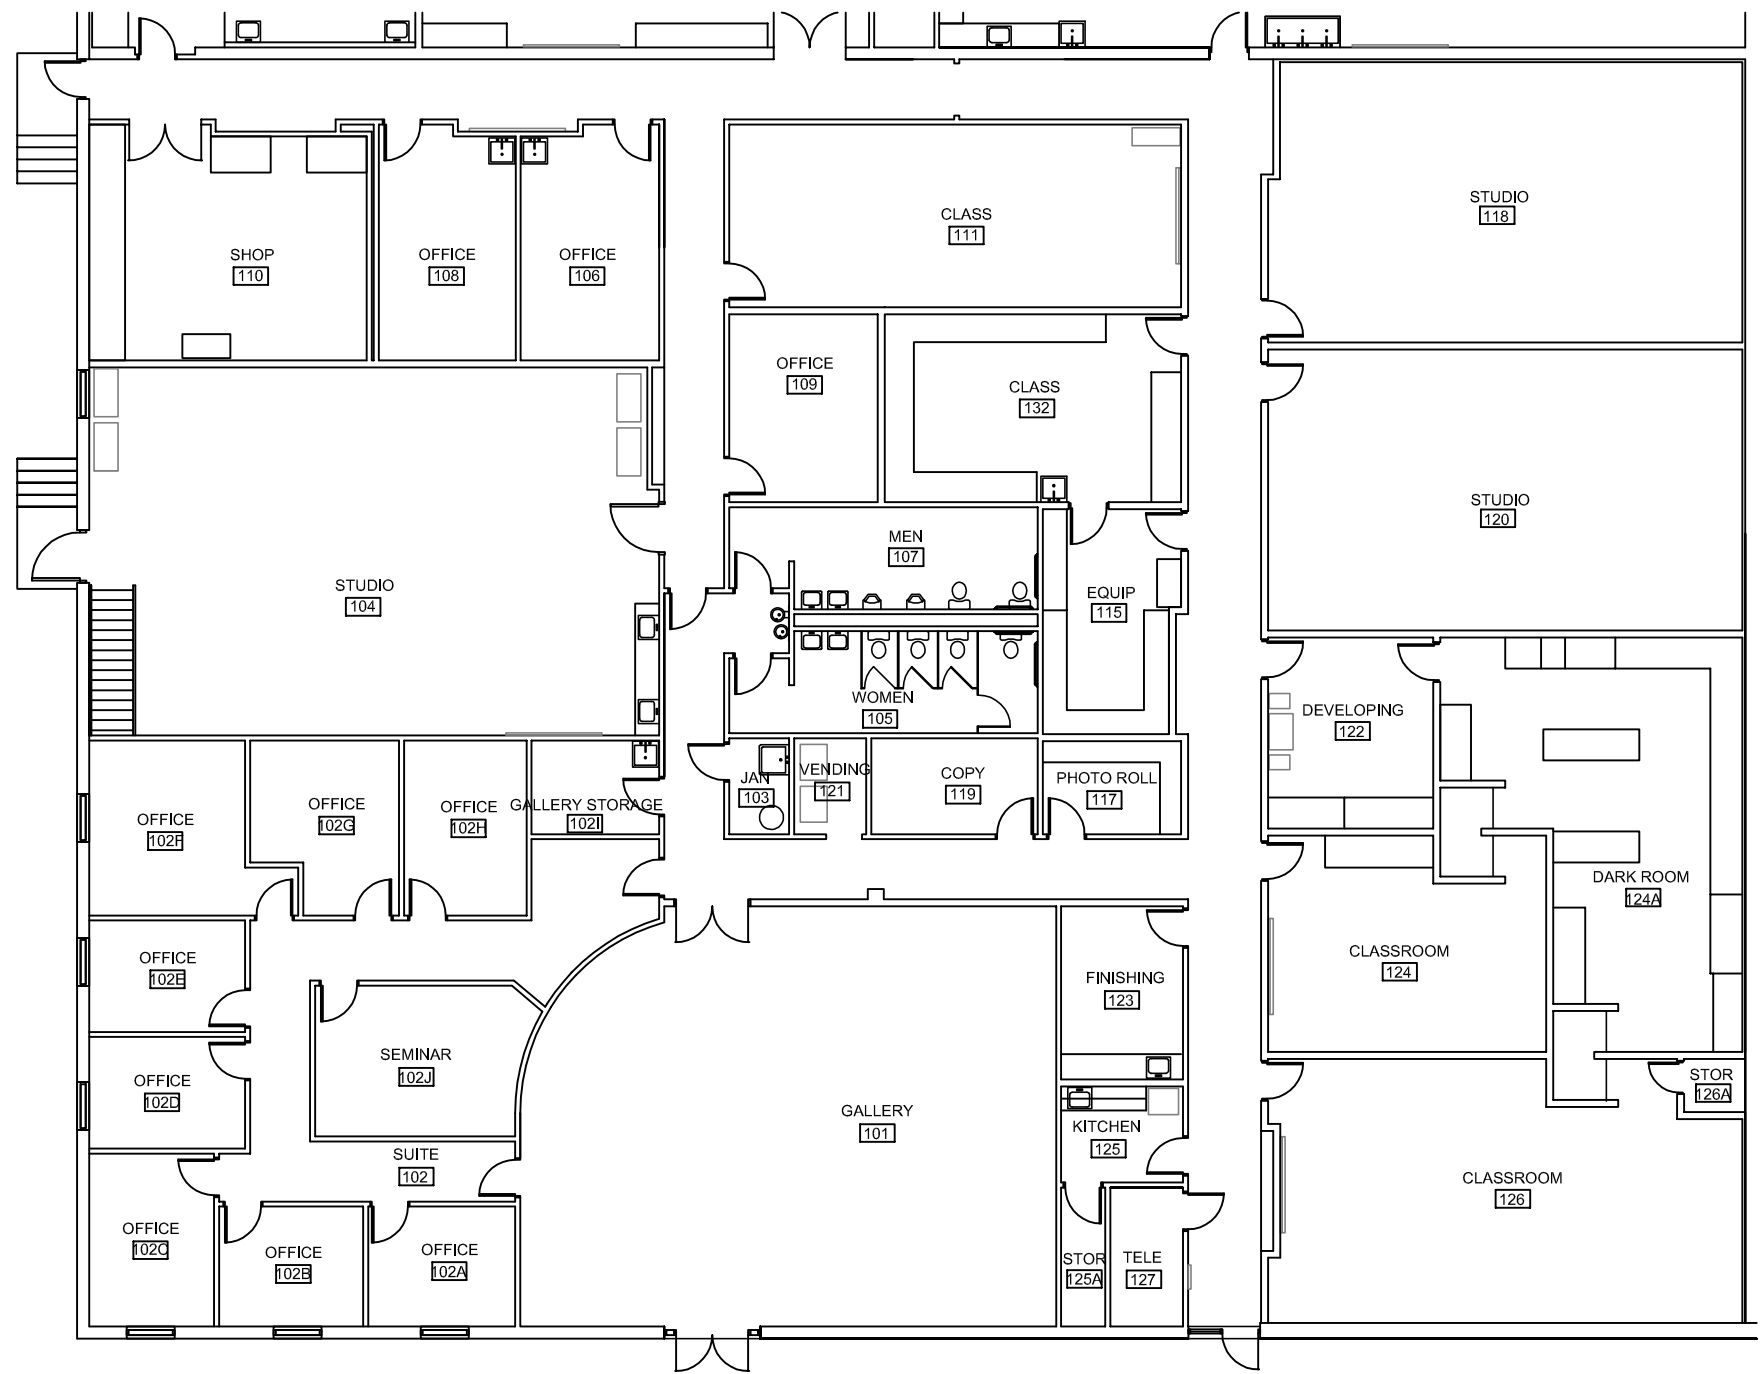

Key Plan
 Scale: 1/64" = 1'-0"

ARTS WEST - ARTS
Ground Floor - Section A

Address: 406 West Haggard Avenue
 Sheet: 1 of 3
 Scale: 1/16" = 1'-0"
 Date: 12.15.2016

Key Plan
Scale: 1/64" = 1'-0"

ARTS WEST - ARTS
Ground Floor - Section B

Address: 406 West Haggard Avenue
Sheet: 2 of 3
Scale: 1/16" = 1'-0"
Date: 12.15.2016

Key Plan
 Scale: 1/64" = 1'-0"

ARTS WEST - MUSIC
Ground Floor - Section C

Address: 404 West Haggard Avenue
 Sheet: 1 of 2
 Scale: 1/16" = 1'-0"
 Date: 12.15.2016

Key Plan
 Scale: 1/64" = 1'-0"

ARTS WEST - MUSIC
Ground Floor - Section D

Address: 404 West Haggard Avenue
 Sheet: 2 of 2
 Scale: 1/16" = 1'-0"
 Date: 12.15.2016

ATTIC SPACE

Key Plan

Scale: 1/64" = 1'-0"

ARTS WEST - ARTS Mezzanine

Address: 406 West Haggard Avenue

Sheet: 3 of 3

Scale: 1/16" = 1'-0"

Date: 12.15.2016