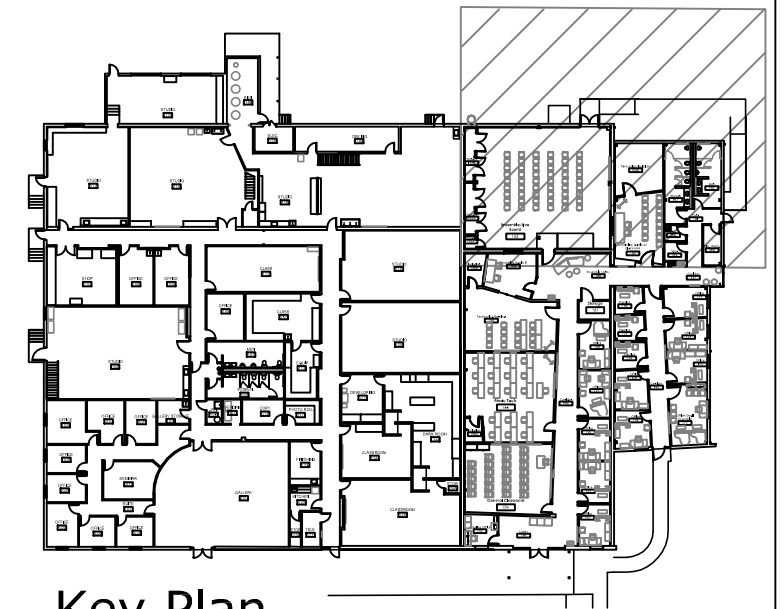

Key Plan
 Scale: 1/64" = 1'-0"

ARTS WEST - ARTS
Ground Floor - Section A

Address: 406 West Haggard Avenue
 Sheet: 1 of 3
 Scale: 1/16" = 1'-0"
 Date: 12.15.2016

Key Plan
Scale: 1/64" = 1'-0"

ARTS WEST - ARTS
Ground Floor - Section B

Address: 406 West Haggard Avenue
Sheet: 2 of 3
Scale: 1/16" = 1'-0"
Date: 12.15.2016

Key Plan
 Scale: 1/64" = 1'-0"

ARTS WEST - MUSIC
Ground Floor - Section C

Address: 404 West Haggard Avenue
 Sheet: 1 of 2
 Scale: 1/16" = 1'-0"
 Date: 12.15.2016

Key Plan
 Scale: 1/64" = 1'-0"

ARTS WEST - MUSIC
Ground Floor - Section D

Address: 404 West Haggard Avenue
 Sheet: 2 of 2
 Scale: 1/16" = 1'-0"
 Date: 12.15.2016

ATTIC SPACE

Key Plan

Scale: 1/64" = 1'-0"

ARTS WEST - ARTS Mezzanine

Address: 406 West Haggard Avenue

Sheet: 3 of 3

Scale: 1/16" = 1'-0"

Date: 12.15.2016