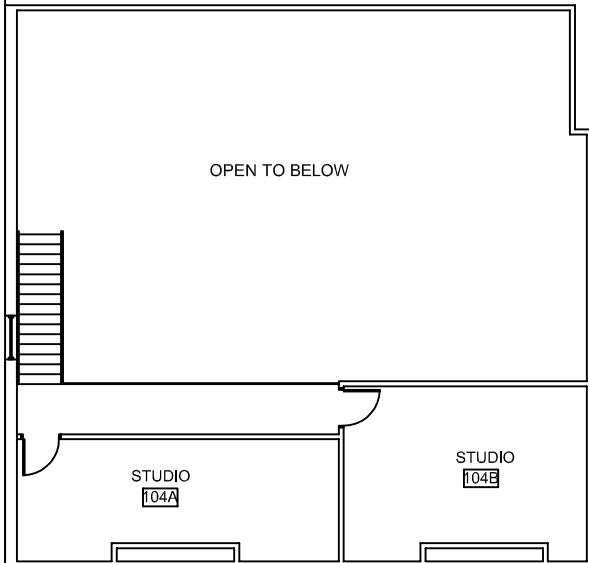

Key Plan
 Scale: 1/64" = 1'-0"

ARTS WEST - ARTS
Ground Floor - Section A

Address: 406 West Haggard Avenue
 Sheet: 1 of 3
 Scale: 1/16" = 1'-0"
 Date: 12.15.2016

Key Plan
Scale: 1/64" = 1'-0"

ARTS WEST - ARTS
Ground Floor - Section B

Address: 406 West Haggard Avenue
Sheet: 2 of 3
Scale: 1/16" = 1'-0"
Date: 12.15.2016

Key Plan
 Scale: 1/64" = 1'-0"

ARTS WEST - MUSIC
Ground Floor - Section C

Address: 404 West Haggard Avenue
 Sheet: 1 of 2
 Scale: 1/16" = 1'-0"
 Date: 12.15.2016

Key Plan
 Scale: 1/64" = 1'-0"

ARTS WEST - MUSIC
Ground Floor - Section D

Address: 404 West Haggard Avenue
 Sheet: 2 of 2
 Scale: 1/16" = 1'-0"
 Date: 12.15.2016

ATTIC SPACE

Key Plan

Scale: 1/64" = 1'-0"

ARTS WEST - ARTS Mezzanine

Address: 406 West Haggard Avenue

Sheet: 3 of 3

Scale: 1/16" = 1'-0"

Date: 12.15.2016