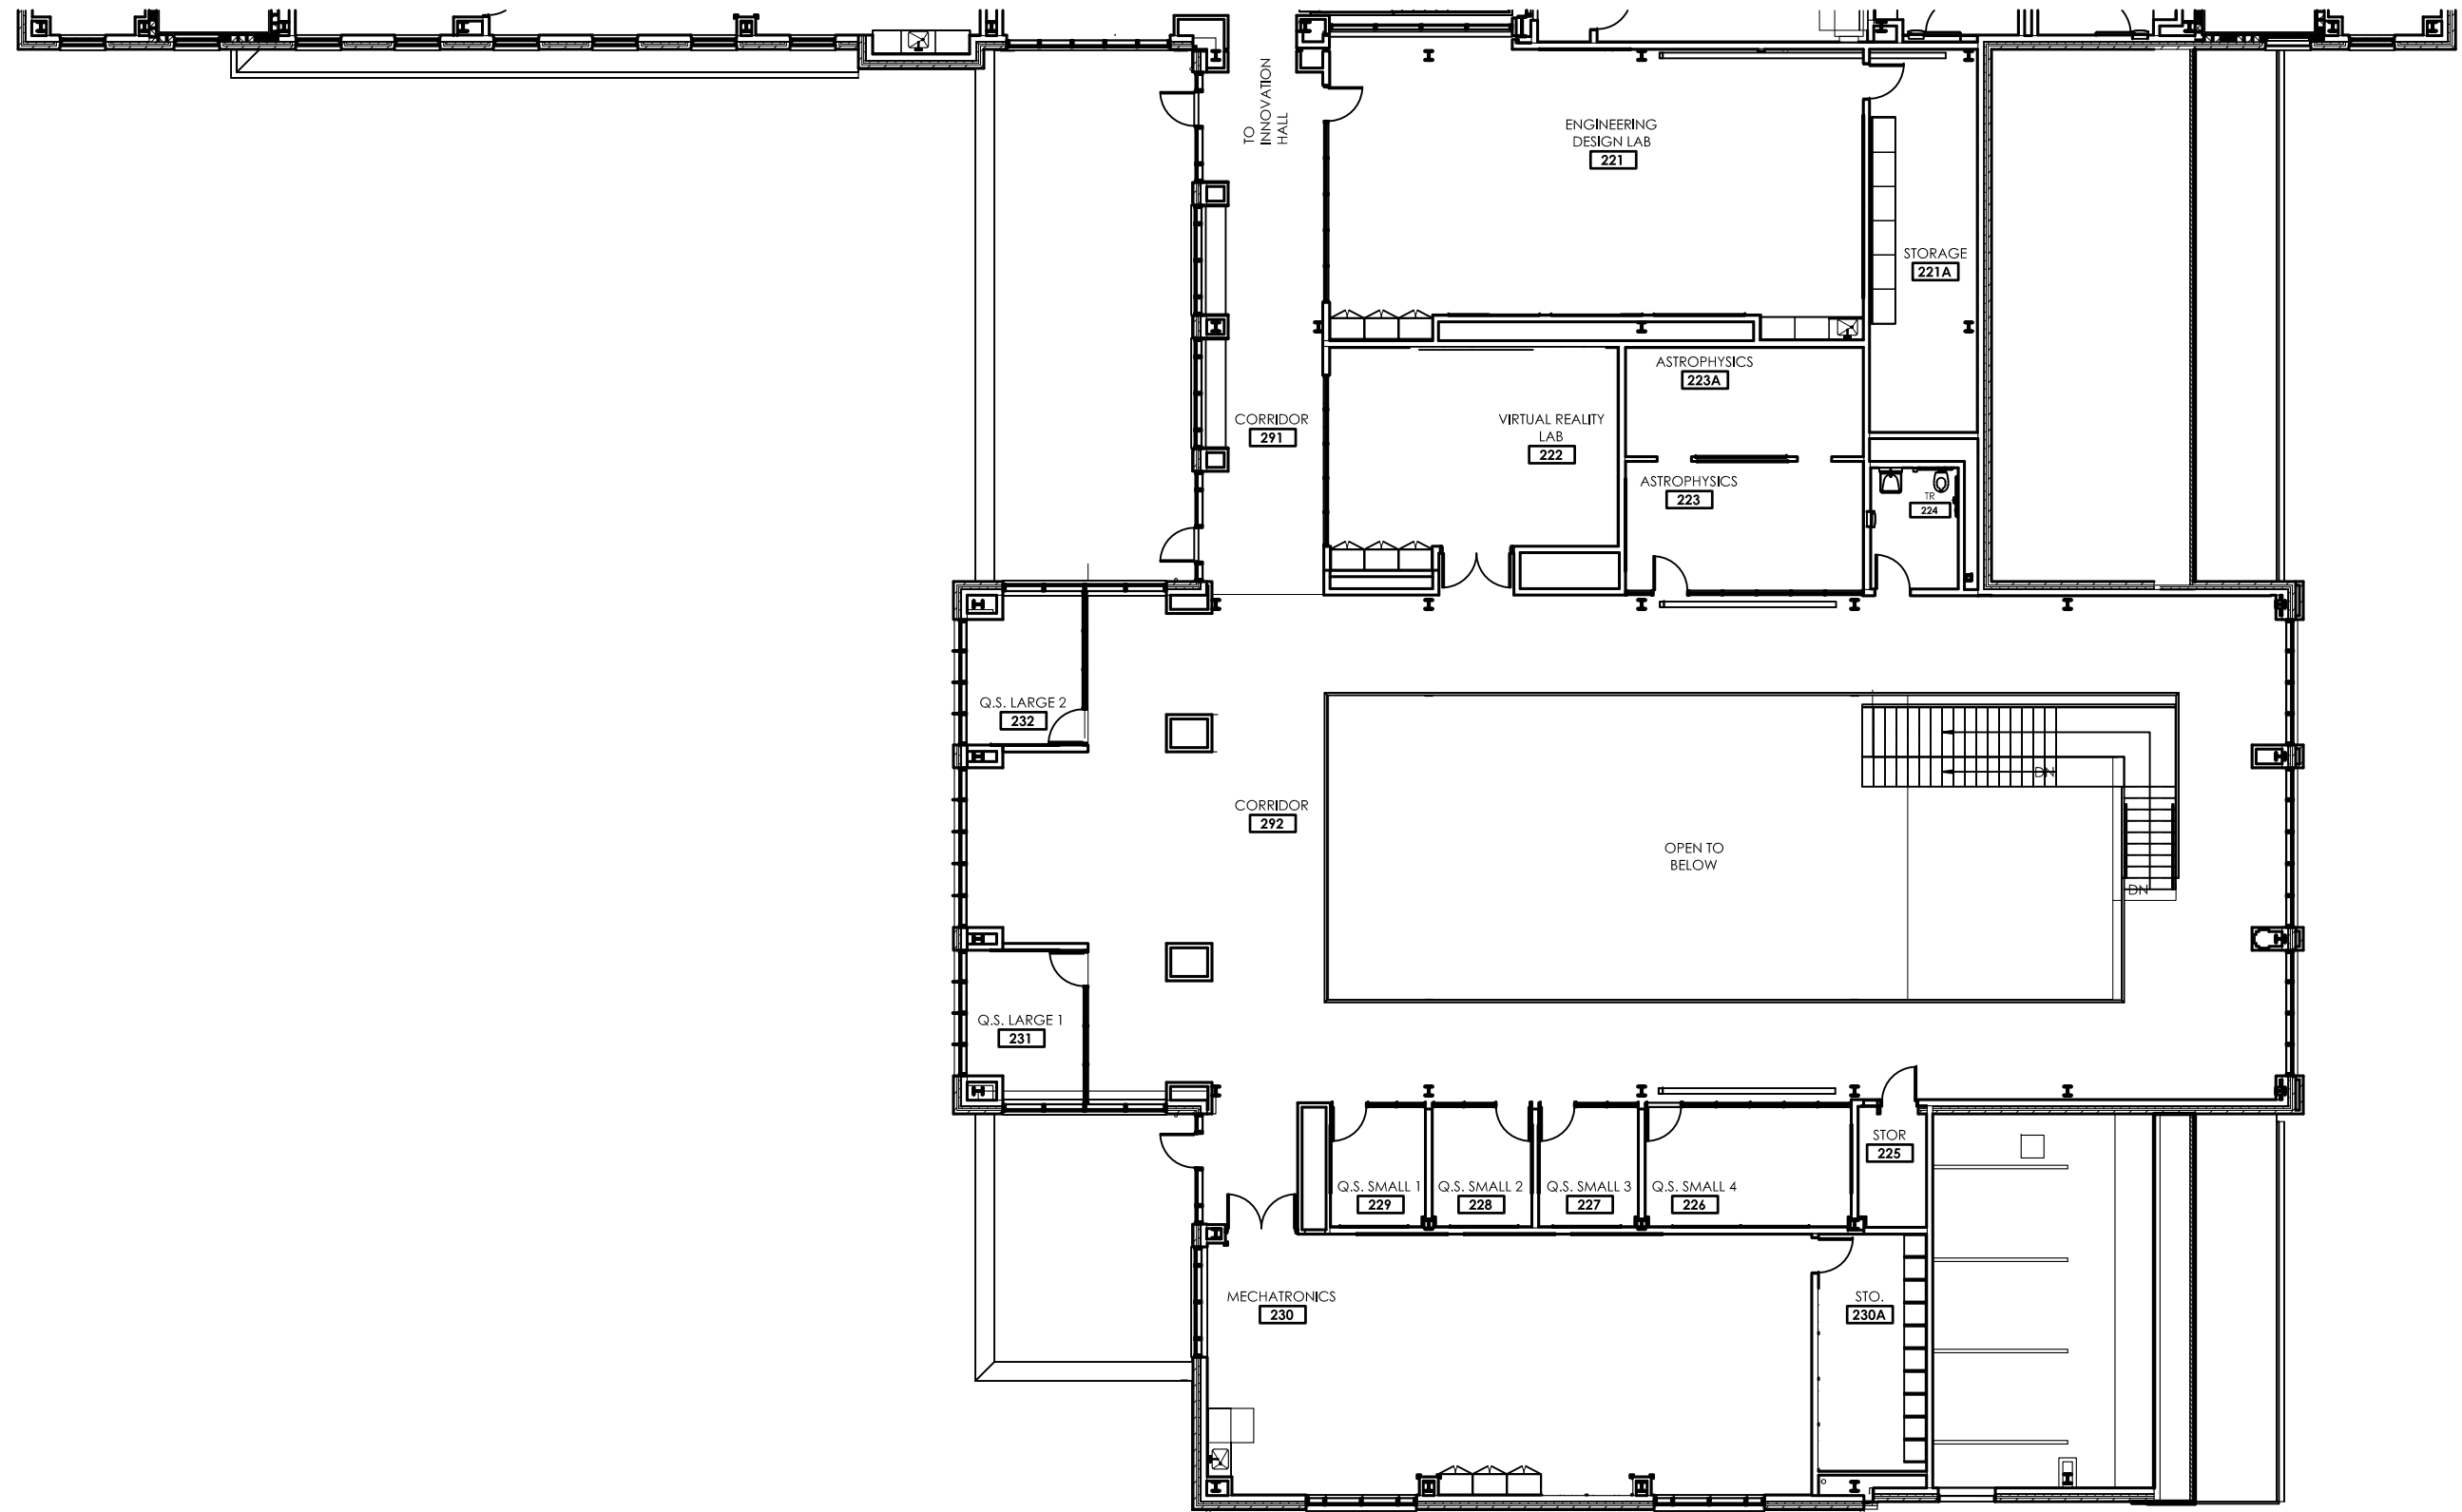

Founders Hall
First Floor

Address: 307 N. O'Kelly Ave.
 Sheet: 1 of 3
 Scale: $\frac{1}{16}'' = 1'-0''$
 Date: 07.26.2022

Founders Hall Second Floor

Address: 307 N. O'Kelly Ave.
 Sheet: 2 of 3
 Scale: $\frac{1}{16}'' = 1'-0''$
 Date: 07.26.2022

Founders Hall
Third Floor

Address: 307 N. O'Kelly Ave.
Sheet: 3 of 3
Scale: $\frac{1}{16}'' = 1'-0''$
Date: 07.26.2022