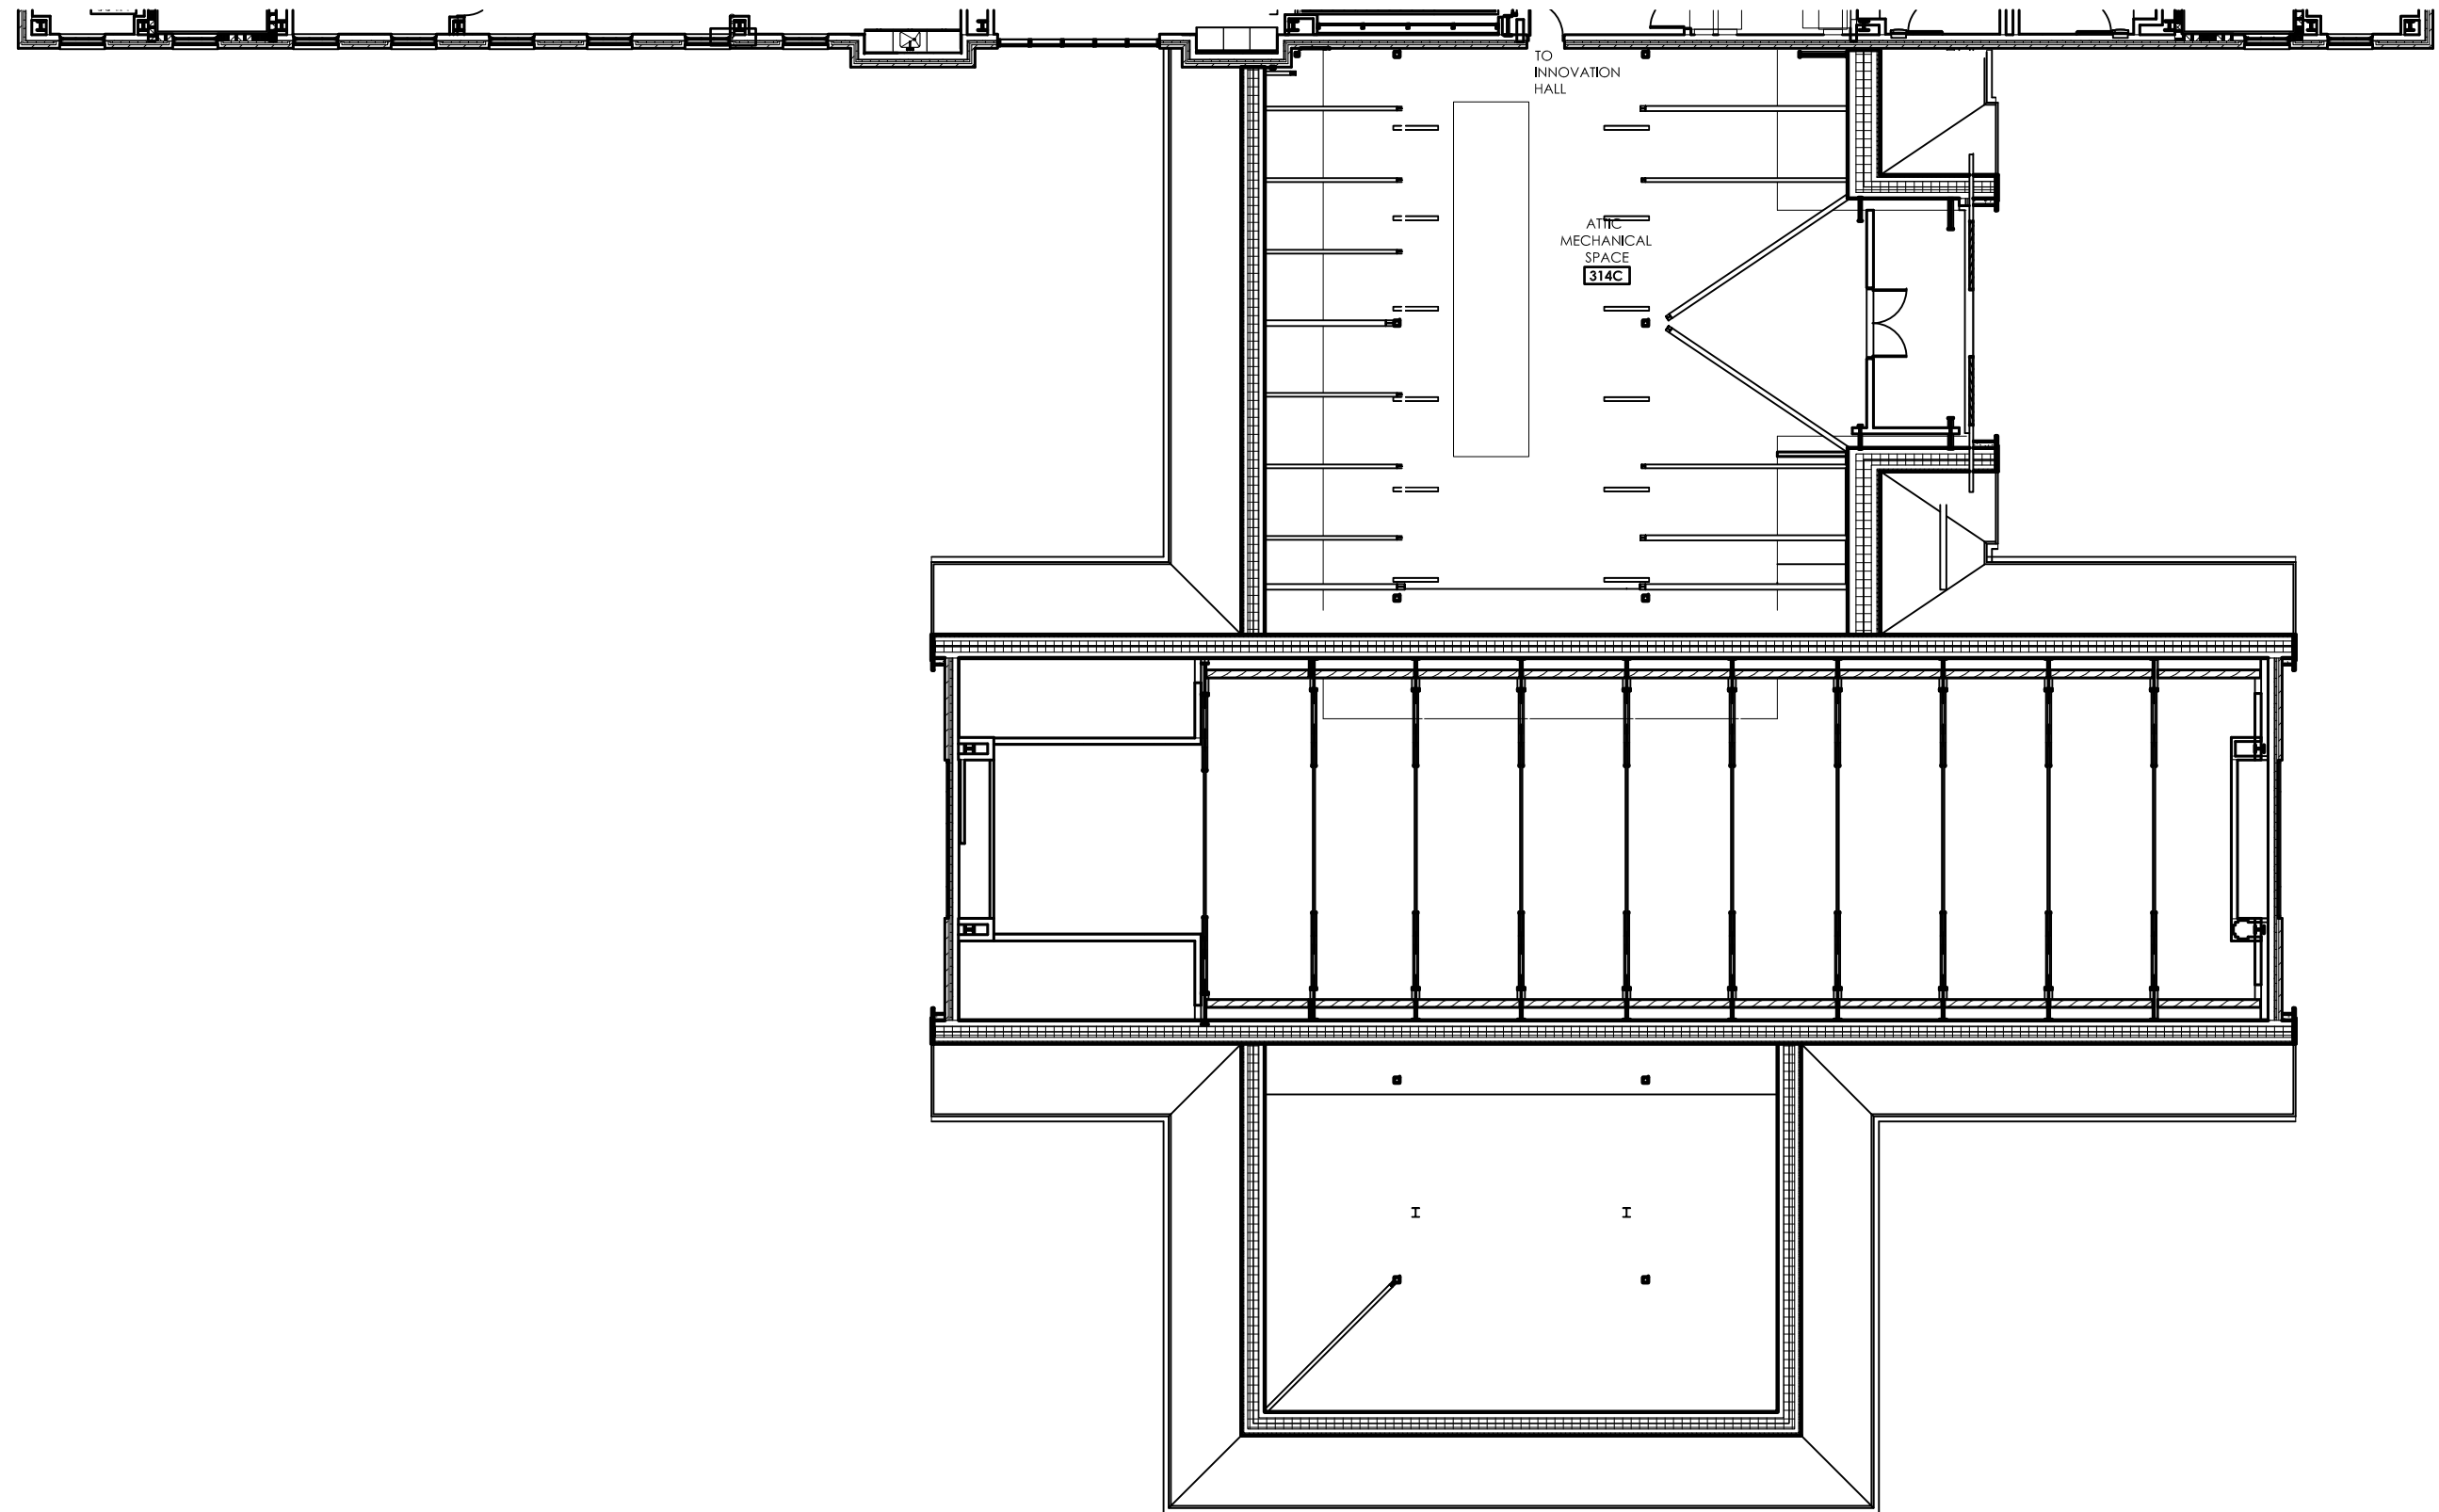

Founders Hall
First Floor

Address: 307 N. O'Kelly Ave.
 Sheet: 1 of 3
 Scale: $\frac{1}{16}'' = 1'-0''$
 Date: 07.26.2022

Founders Hall Second Floor

Address: 307 N. O'Kelly Ave.
 Sheet: 2 of 3
 Scale: $\frac{1}{16}'' = 1'-0''$
 Date: 07.26.2022

Founders Hall
Third Floor

Address: 307 N. O'Kelly Ave.
Sheet: 3 of 3
Scale: $\frac{1}{16}'' = 1'-0''$
Date: 07.26.2022